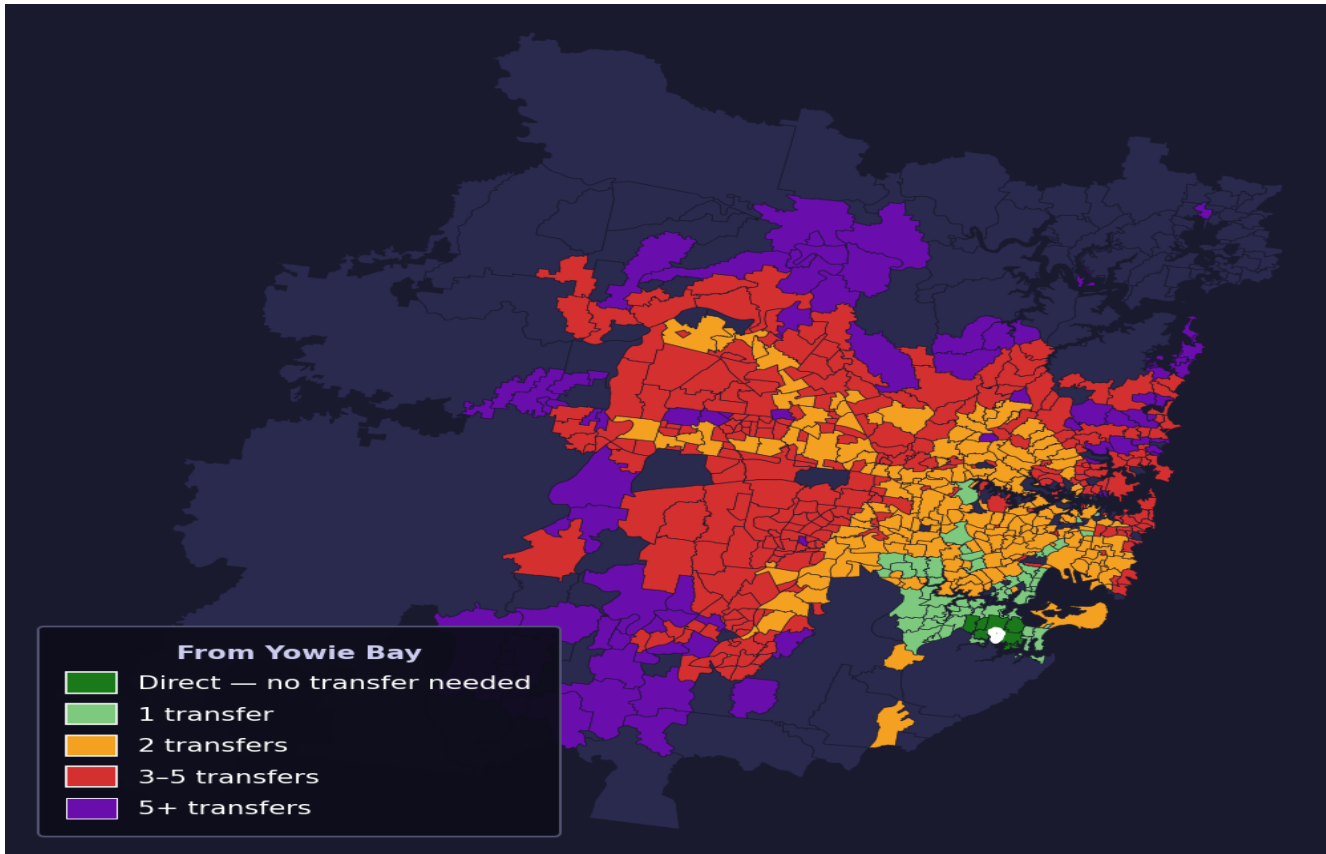

# Yowie Bay

Rank #404 of 781 suburbs

<b>Composite</b> <b>62</b> <sub>/100</sub>	<b>Journey Quality</b> <b>55</b> <sub>/100</sub>	<b>Cost Efficiency</b> <b>89</b> <sub>/100</sub>	<b>Connectivity</b> <b>48</b> <sub>/100</sub>
---	---	---	--

<b>Direct (0 transfers)</b>	<b>9 of 781</b>
<b>1 transfer</b>	<b>56 of 781</b>
<b>2 transfers</b>	<b>207 of 781</b>
<b>3-5 transfers</b>	<b>284 of 781</b>
<b>5+ transfers</b>	<b>224 of 781</b>

Destination	Time	Single Trip	Weekly
Sydney CBD	89 min	\$4.95	\$45.14/wk
Parramatta	136 min	\$7.21	\$50.00/wk
Sydney Airport	92 min	\$5.37	
Macquarie Park	151 min	\$7.21	\$50.00/wk
Olympic Park	128 min	\$7.51	\$50.00/wk