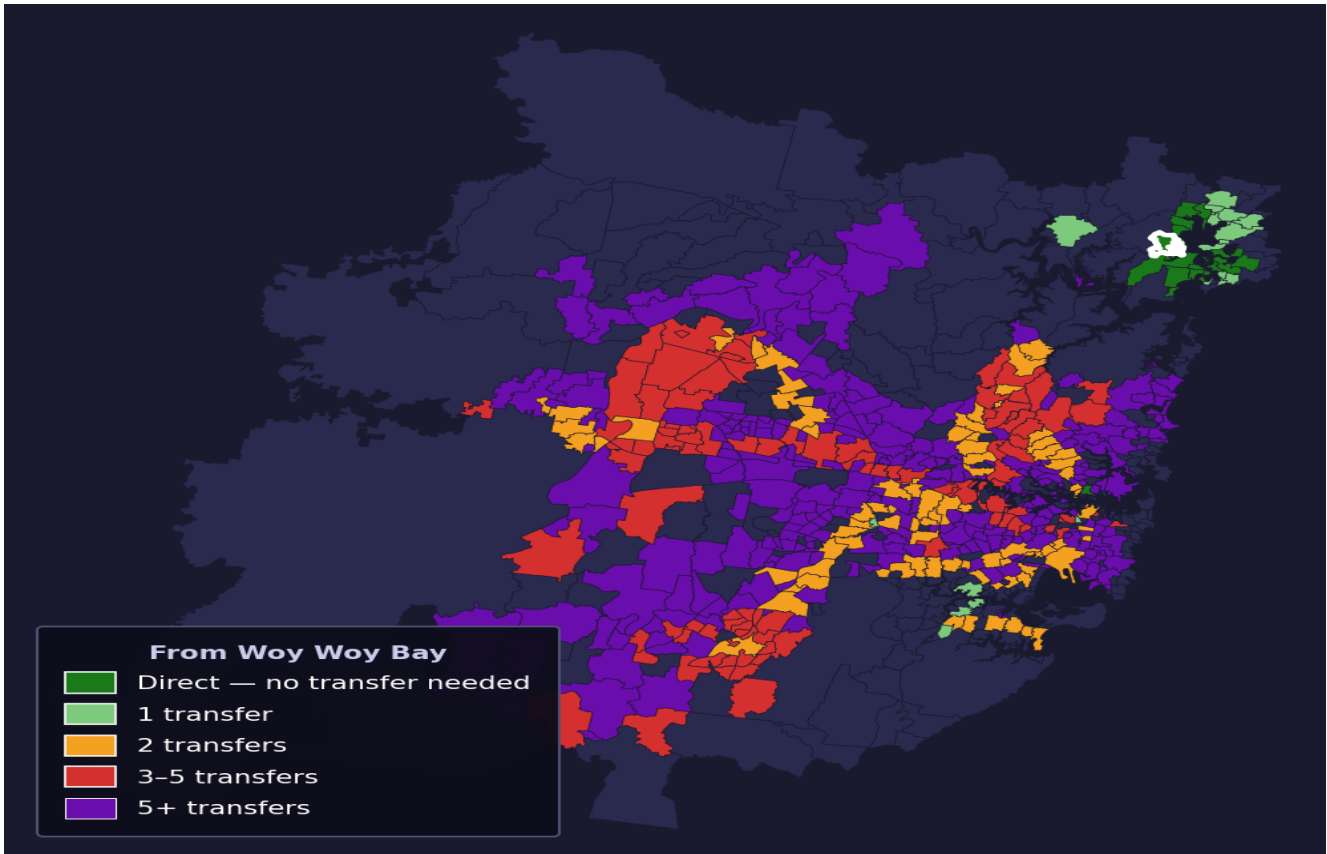

# Woy Woy Bay

Rank #677 of 781 suburbs

<b>Composite</b> <b>48</b> /100	<b>Journey Quality</b> <b>38</b> /100	<b>Cost Efficiency</b> <b>94</b> /100	<b>Connectivity</b> <b>27</b> /100
------------------------------------	--	--	---------------------------------------

Direct (0 transfers)	22 of 781
1 transfer	18 of 781
2 transfers	86 of 781
3-5 transfers	107 of 781
5+ transfers	547 of 781

Destination	Time	Single Trip	Weekly
Sydney CBD	121 min	\$6.75	\$50.00/wk
Parramatta	207 min	\$10.77	\$50.00/wk
Sydney Airport	207 min	\$9.33	
Macquarie Park	154 min	\$8.63	\$50.00/wk
Olympic Park	173 min	\$13.00	\$50.00/wk