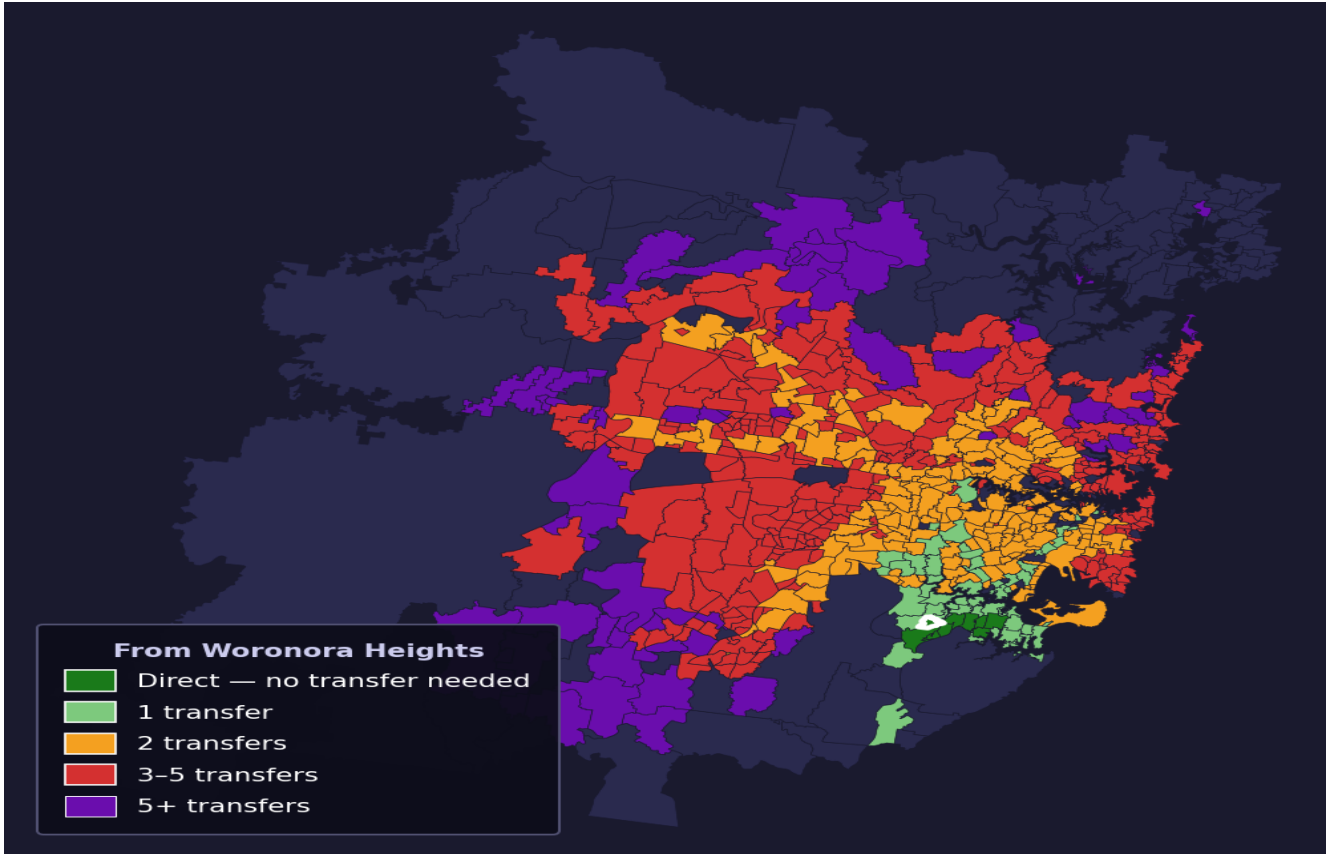

# Woronora Heights

Rank #604 of 781 suburbs

<b>Composite</b> <b>52</b> <sub>/100</sub>	<b>Journey Quality</b> <b>30</b> <sub>/100</sub>	<b>Cost Efficiency</b> <b>96</b> <sub>/100</sub>	<b>Connectivity</b> <b>49</b> <sub>/100</sub>
---	---	---	--

Direct (0 transfers)	8 of 781
1 transfer	58 of 781
2 transfers	208 of 781
3-5 transfers	298 of 781
5+ transfers	208 of 781

Destination	Time	Single Trip	Weekly
Sydney CBD	135 min	\$7.35	\$48.92/wk
Parramatta	127 min	\$6.79	\$50.00/wk
Sydney Airport	118 min	\$5.92	
Macquarie Park	168 min	\$8.04	\$50.00/wk
Olympic Park	140 min	\$7.63	\$49.99/wk