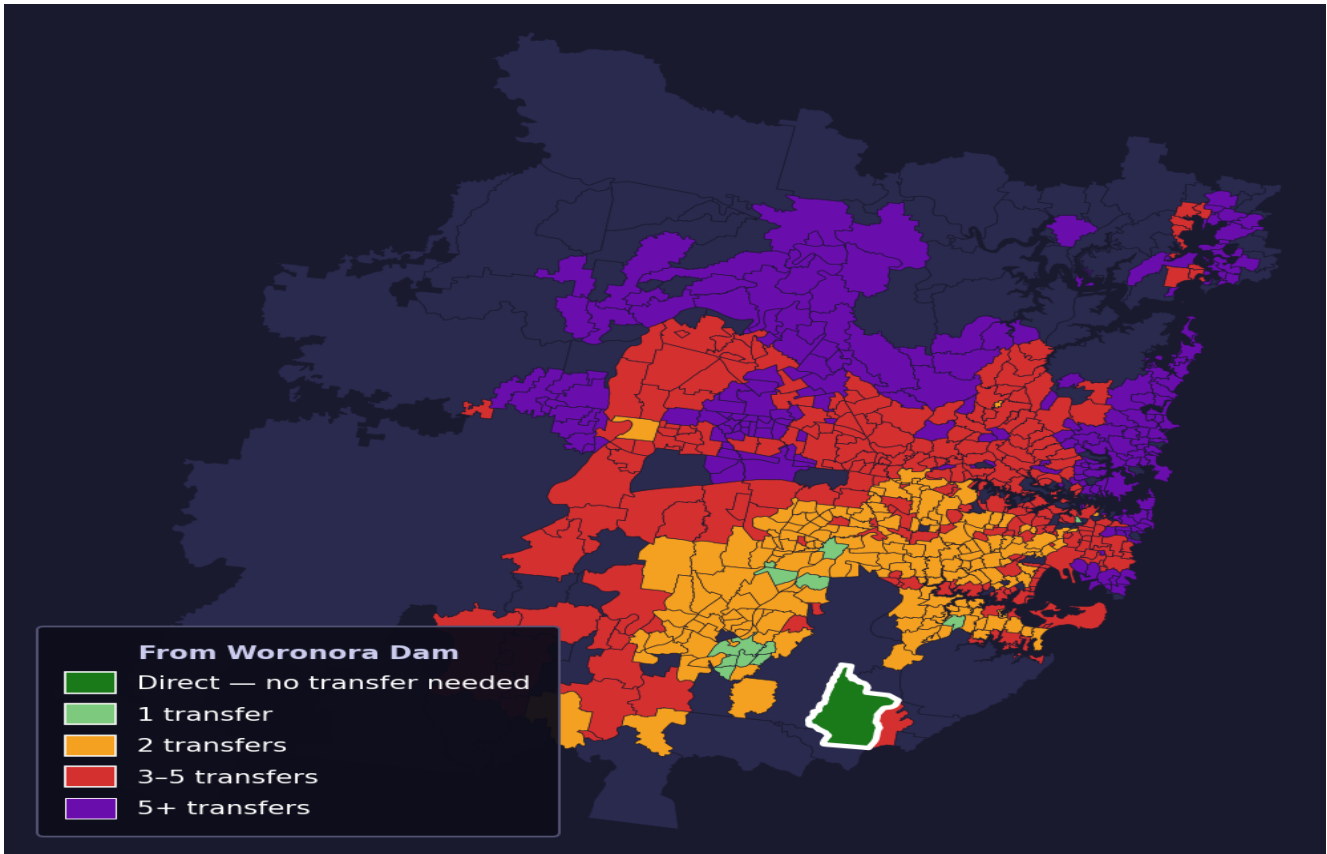

# Woronora Dam

Rank #638 of 781 suburbs

<b>Composite</b> <b>50</b> <sub>/100</sub>	<b>Journey Quality</b> <b>31</b> <sub>/100</sub>	<b>Cost Efficiency</b> <b>95</b> <sub>/100</sub>	<b>Connectivity</b> <b>41</b> <sub>/100</sub>
---	---	---	--

Direct (0 transfers)	0 of 781
1 transfer	13 of 781
2 transfers	179 of 781
3-5 transfers	271 of 781
5+ transfers	317 of 781

Destination	Time	Single Trip	Weekly
Sydney CBD	133 min	\$5.34	\$48.92/wk
Parramatta	165 min	\$8.08	\$50.00/wk
Sydney Airport	175 min	\$6.86	
Macquarie Park	193 min	\$9.34	\$50.00/wk
Olympic Park	135 min	\$7.40	\$50.00/wk