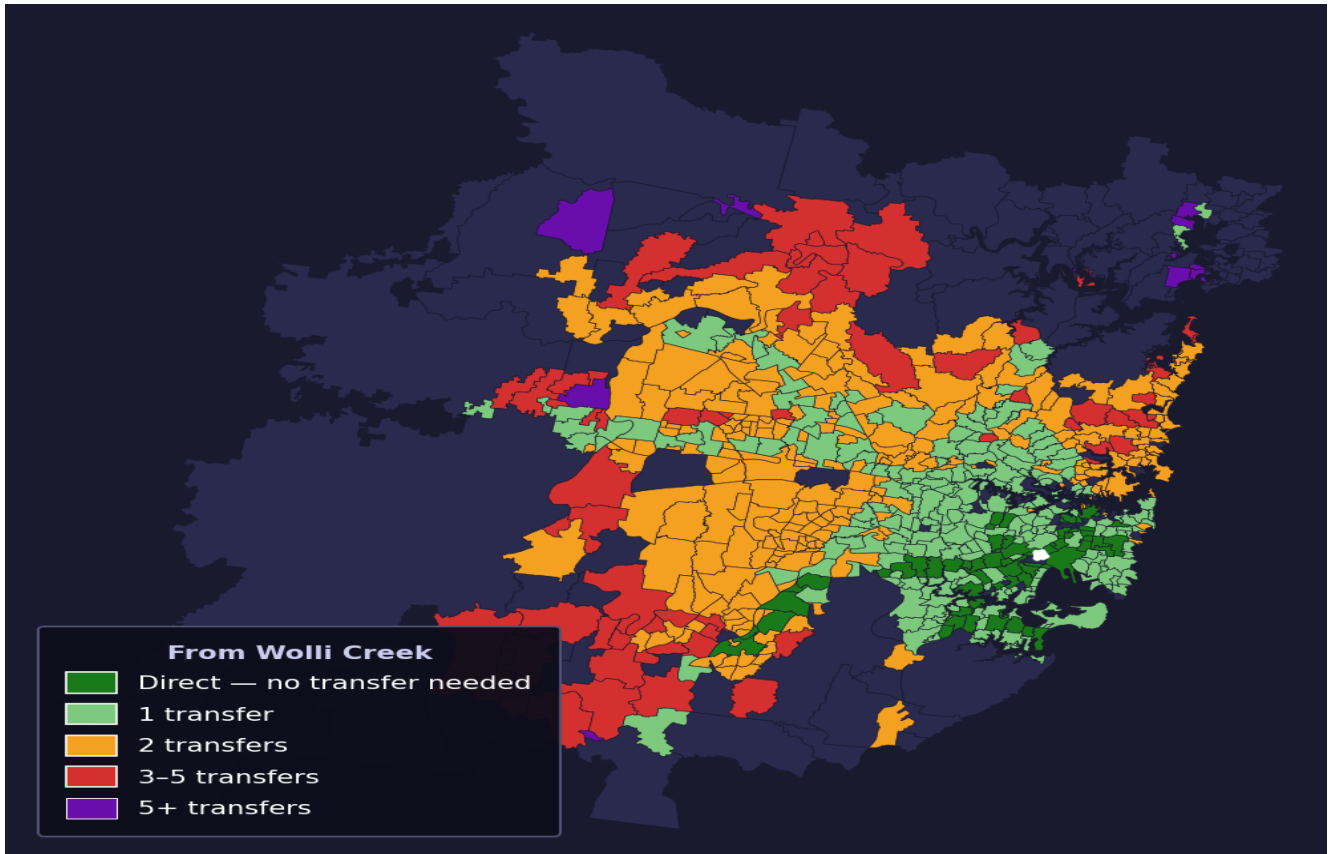

Wolli Creek

Rank #74 of 781 suburbs

Composite 76 _{/100}	Journey Quality 85 _{/100}	Cost Efficiency 60 _{/100}	Connectivity 75 _{/100}
---	---	---	--

Direct (0 transfers)	66 of 781
1 transfer	253 of 781
2 transfers	258 of 781
3-5 transfers	68 of 781
5+ transfers	135 of 781

Destination	Time	Single Trip	Weekly
Sydney CBD	34 min	\$4.03	\$40.30/wk
Parramatta	100 min	\$6.30	\$50.00/wk
Sydney Airport	47 min	\$2.83	
Macquarie Park	114 min	\$6.54	\$50.00/wk
Olympic Park	131 min	\$6.41	\$50.00/wk