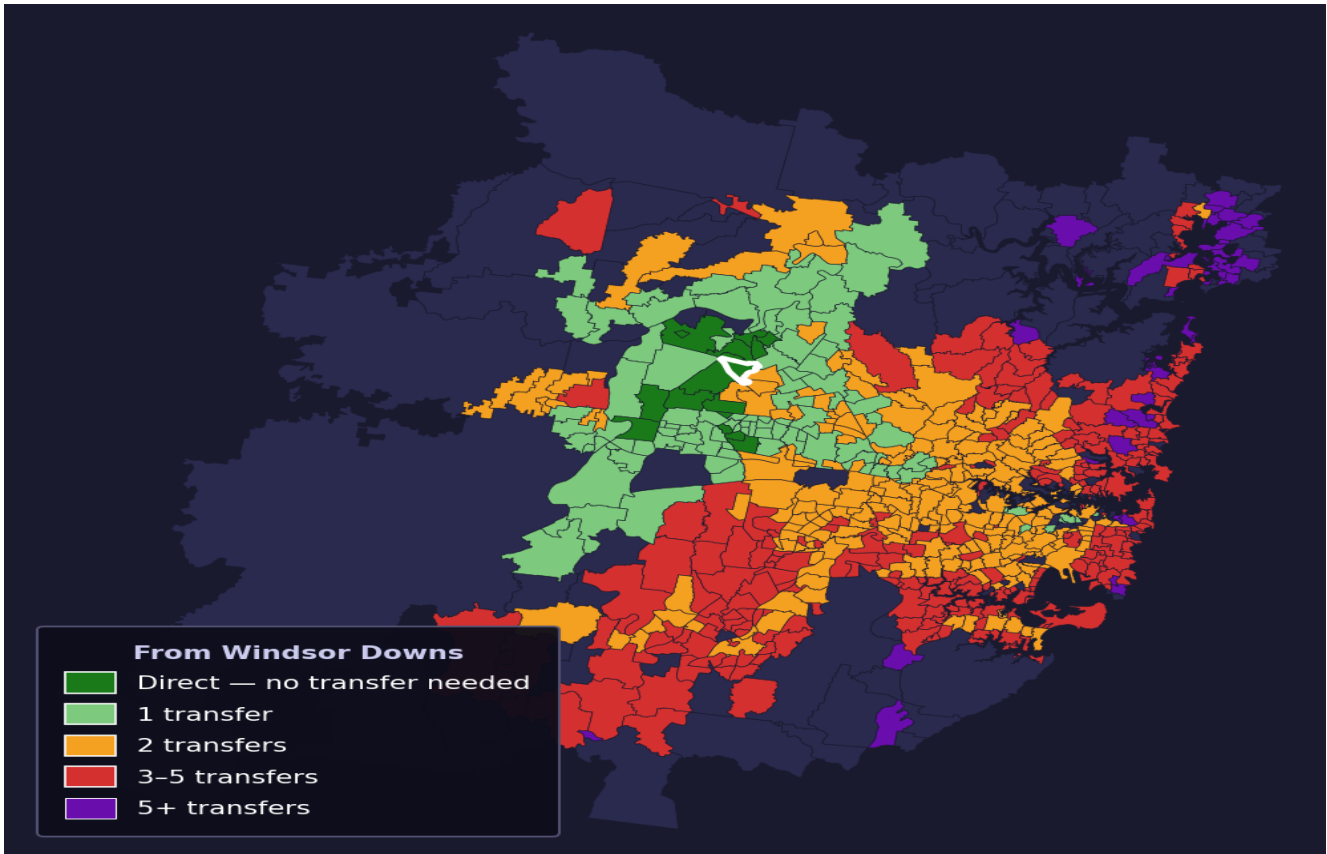

# Windsor Downs

Rank #430 of 781 suburbs

<b>Composite</b> <b>60</b> <sub>/100</sub>	<b>Journey Quality</b> <b>42</b> <sub>/100</sub>	<b>Cost Efficiency</b> <b>94</b> <sub>/100</sub>	<b>Connectivity</b> <b>58</b> <sub>/100</sub>
---	---	---	--

<b>Direct (0 transfers)</b>	<b>16 of 781</b>
<b>1 transfer</b>	<b>99 of 781</b>
<b>2 transfers</b>	<b>253 of 781</b>
<b>3-5 transfers</b>	<b>267 of 781</b>
<b>5+ transfers</b>	<b>145 of 781</b>

Destination	Time	Single Trip	Weekly
Sydney CBD	113 min	\$6.01	<b>\$45.91/wk</b>
Parramatta	98 min	\$5.78	<b>\$45.91/wk</b>
Sydney Airport	171 min	\$7.55	
Macquarie Park	115 min	\$6.63	<b>\$50.00/wk</b>
Olympic Park	147 min	\$8.97	<b>\$50.00/wk</b>