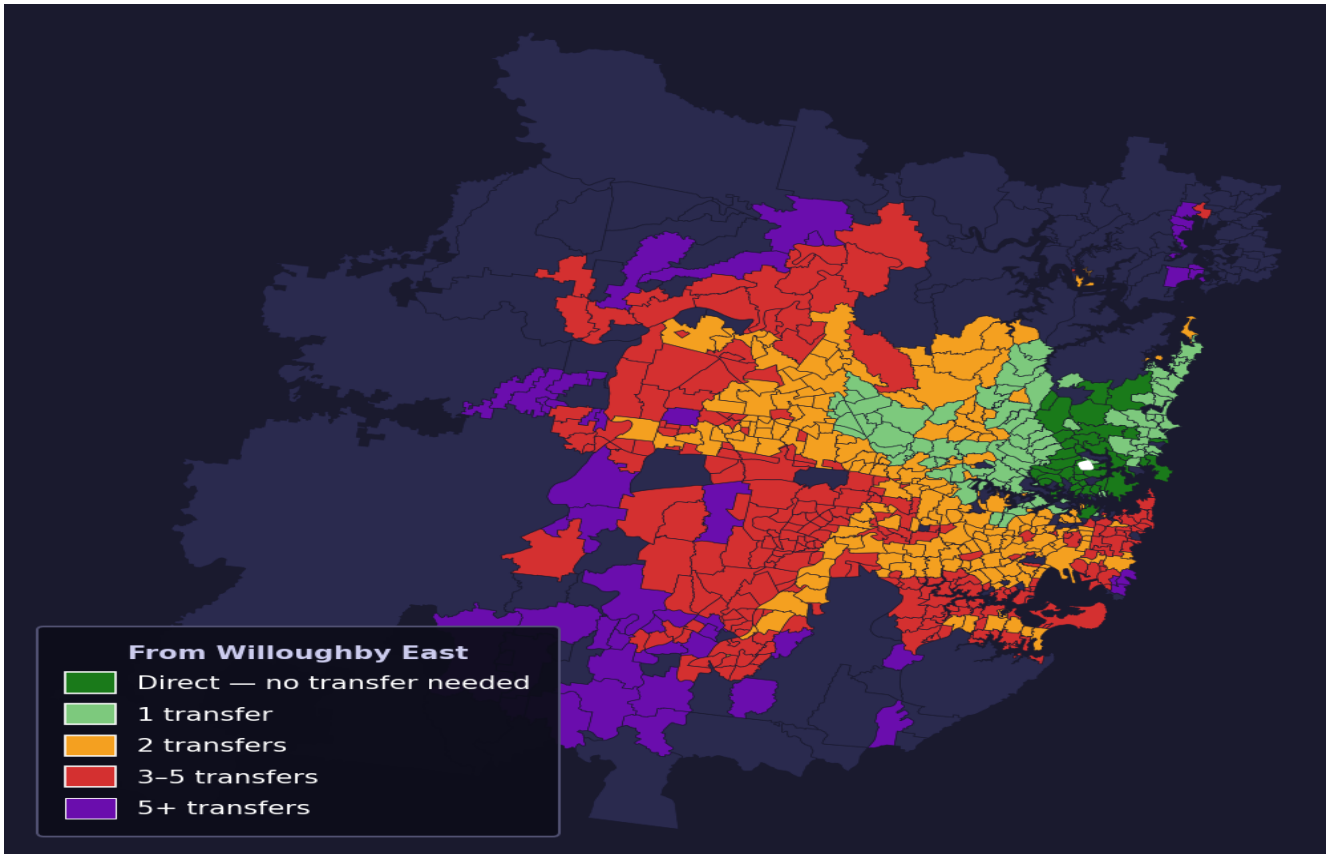

Willoughby East

Rank #220 of 781 suburbs

Composite 70 _{/100}	Journey Quality 83 _{/100}	Cost Efficiency 63 _{/100}	Connectivity 57 _{/100}
---	---	---	--

Direct (0 transfers)	43 of 781
1 transfer	97 of 781
2 transfers	201 of 781
3-5 transfers	257 of 781
5+ transfers	182 of 781

Destination	Time	Single Trip	Weekly
Sydney CBD	38 min	\$4.26	\$42.24/wk
Parramatta	112 min	\$8.18	\$50.00/wk
Sydney Airport	144 min	\$6.95	
Macquarie Park	59 min	\$4.59	\$45.88/wk
Olympic Park	130 min	\$7.30	\$48.68/wk