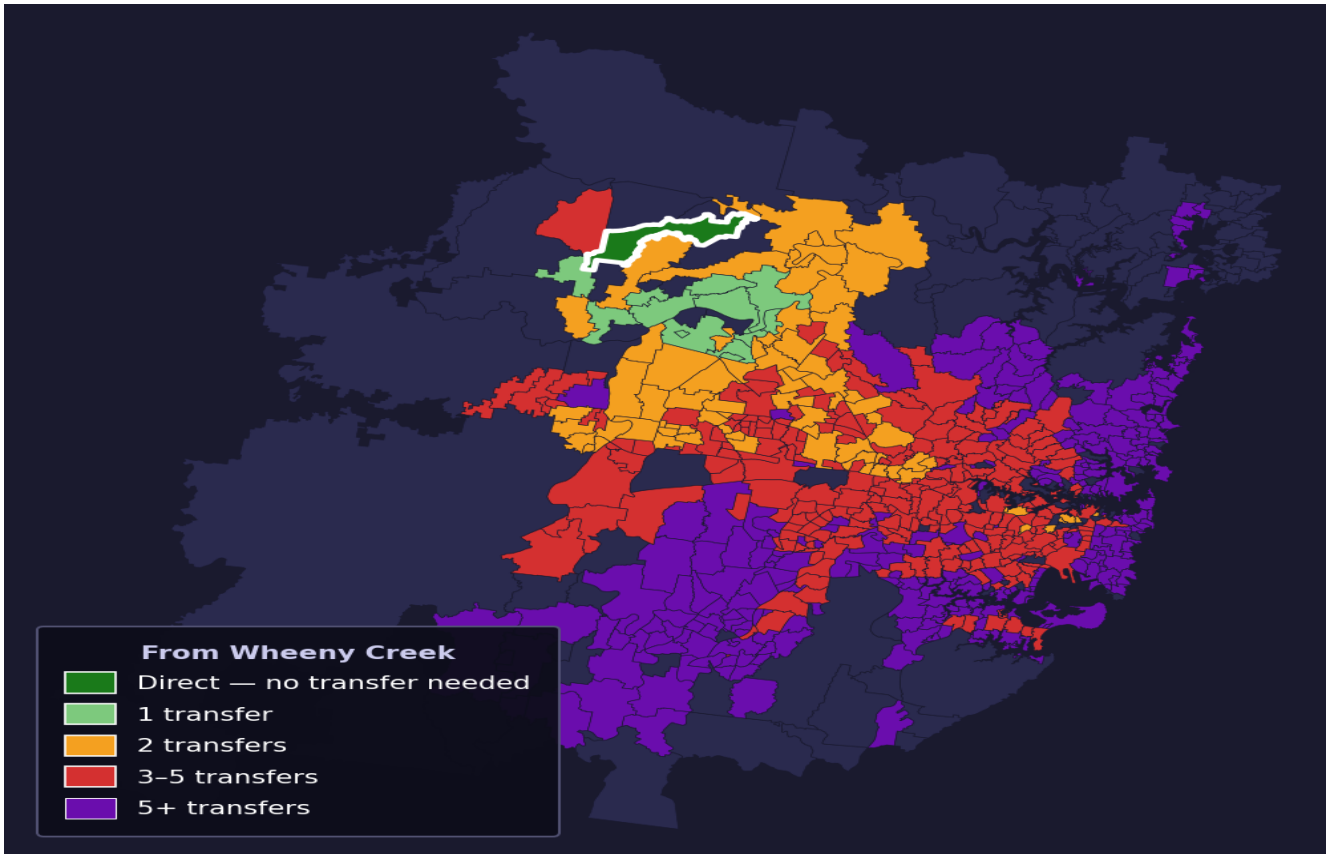

Wheeny Creek

Rank #642 of 781 suburbs

Composite 50 /100	Journey Quality 35 /100	Cost Efficiency 98 /100	Connectivity 32 /100
------------------------------------	--	--	---------------------------------------

Direct (0 transfers)	0 of 781
1 transfer	13 of 781
2 transfers	75 of 781
3-5 transfers	272 of 781
5+ transfers	420 of 781

Destination	Time	Single Trip	Weekly
Sydney CBD	125 min	\$4.03	\$40.30/wk
Parramatta	94 min	\$4.03	\$40.30/wk
Sydney Airport	171 min	\$5.54	
Macquarie Park	163 min	\$7.07	\$50.00/wk
Olympic Park	157 min	\$9.66	\$50.00/wk