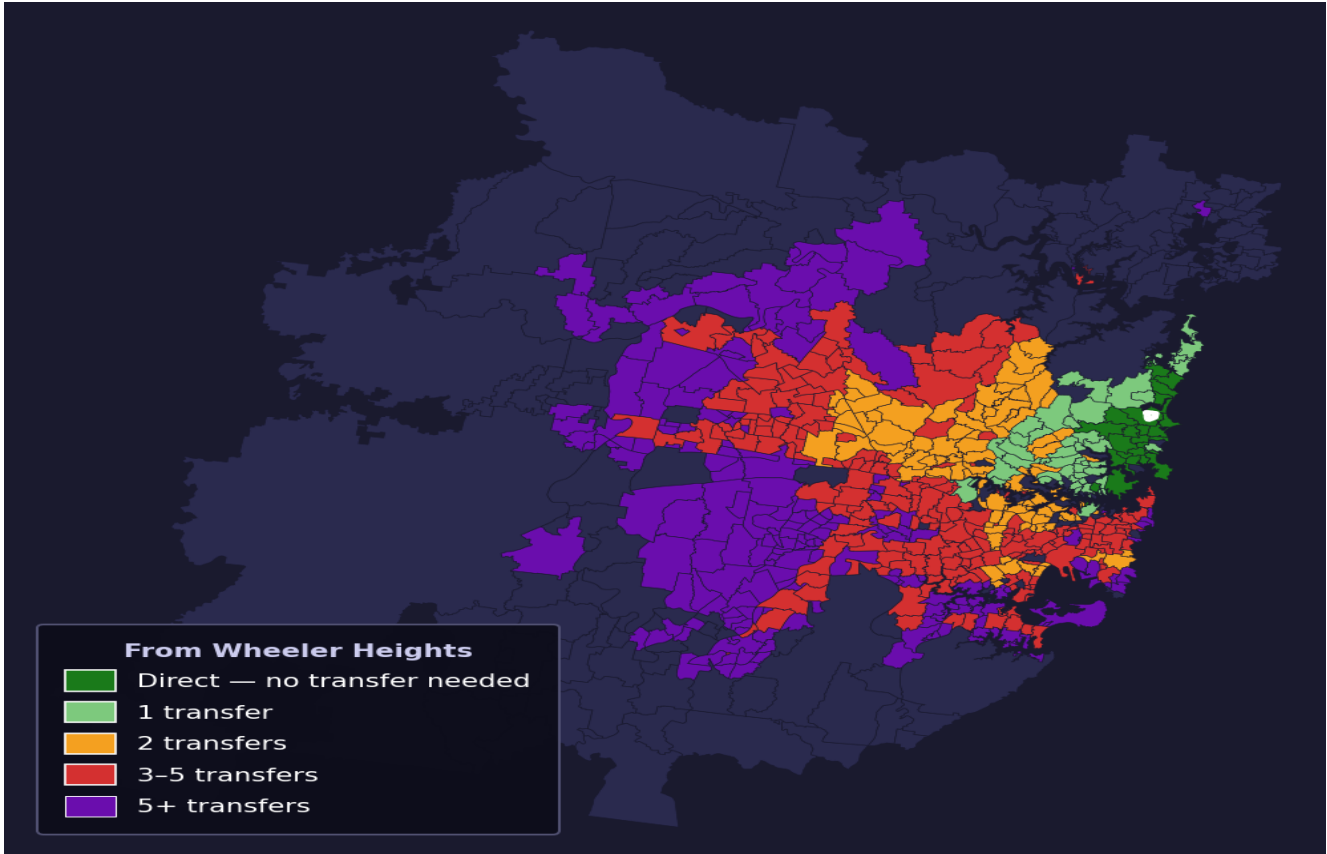

Wheeler Heights

Rank #581 of 781 suburbs

| | | | |
|------------------------------------|--|--|---------------------------------------|
| Composite 53 /100 | Journey Quality 40 /100 | Cost Efficiency 93 /100 | Connectivity 40 /100 |
|------------------------------------|--|--|---------------------------------------|

| | |
|----------------------|------------|
| Direct (0 transfers) | 28 of 781 |
| 1 transfer | 55 of 781 |
| 2 transfers | 105 of 781 |
| 3-5 transfers | 216 of 781 |
| 5+ transfers | 376 of 781 |

| Destination | Time | Single Trip | Weekly |
|----------------|---------|-------------|------------|
| Sydney CBD | 116 min | \$6.14 | \$50.00/wk |
| Parramatta | 200 min | \$9.26 | \$50.00/wk |
| Sydney Airport | 179 min | \$7.96 | |
| Macquarie Park | 102 min | \$6.45 | \$50.00/wk |
| Olympic Park | 179 min | \$12.08 | \$50.00/wk |