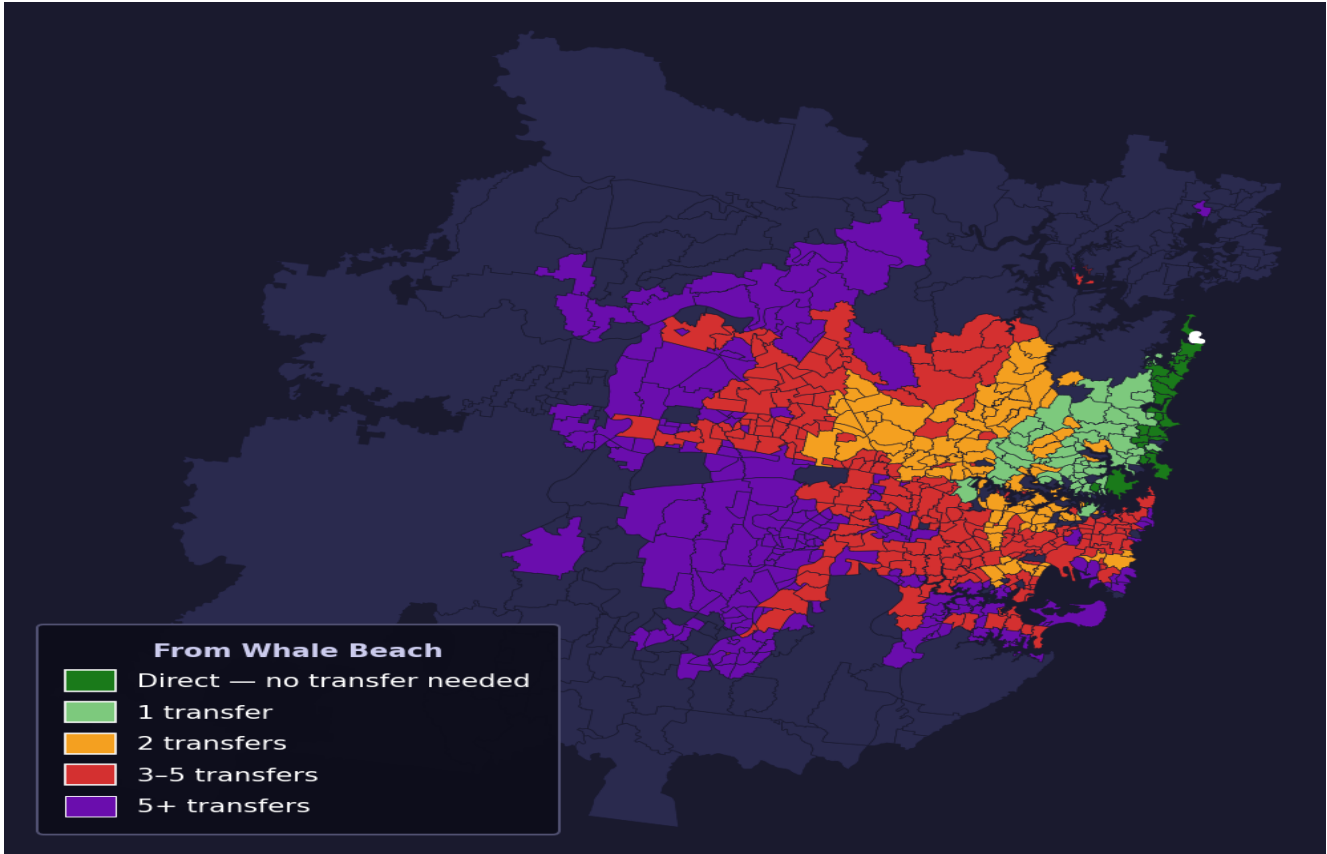

# Whale Beach

Rank #517 of 781 suburbs

<b>Composite</b> <b>56</b> /100	<b>Journey Quality</b> <b>48</b> /100	<b>Cost Efficiency</b> <b>90</b> /100	<b>Connectivity</b> <b>39</b> /100
------------------------------------	--	--	---------------------------------------

<b>Direct (0 transfers)</b>	<b>23 of 781</b>
<b>1 transfer</b>	<b>57 of 781</b>
<b>2 transfers</b>	<b>108 of 781</b>
<b>3-5 transfers</b>	<b>216 of 781</b>
<b>5+ transfers</b>	<b>376 of 781</b>

Destination	Time	Single Trip	Weekly
Sydney CBD	103 min	\$6.37	\$50.00/wk
Parramatta	193 min	\$10.62	\$50.00/wk
Sydney Airport	167 min	\$9.23	
Macquarie Park	136 min	\$8.13	\$50.00/wk
Olympic Park	176 min	\$13.47	\$50.00/wk