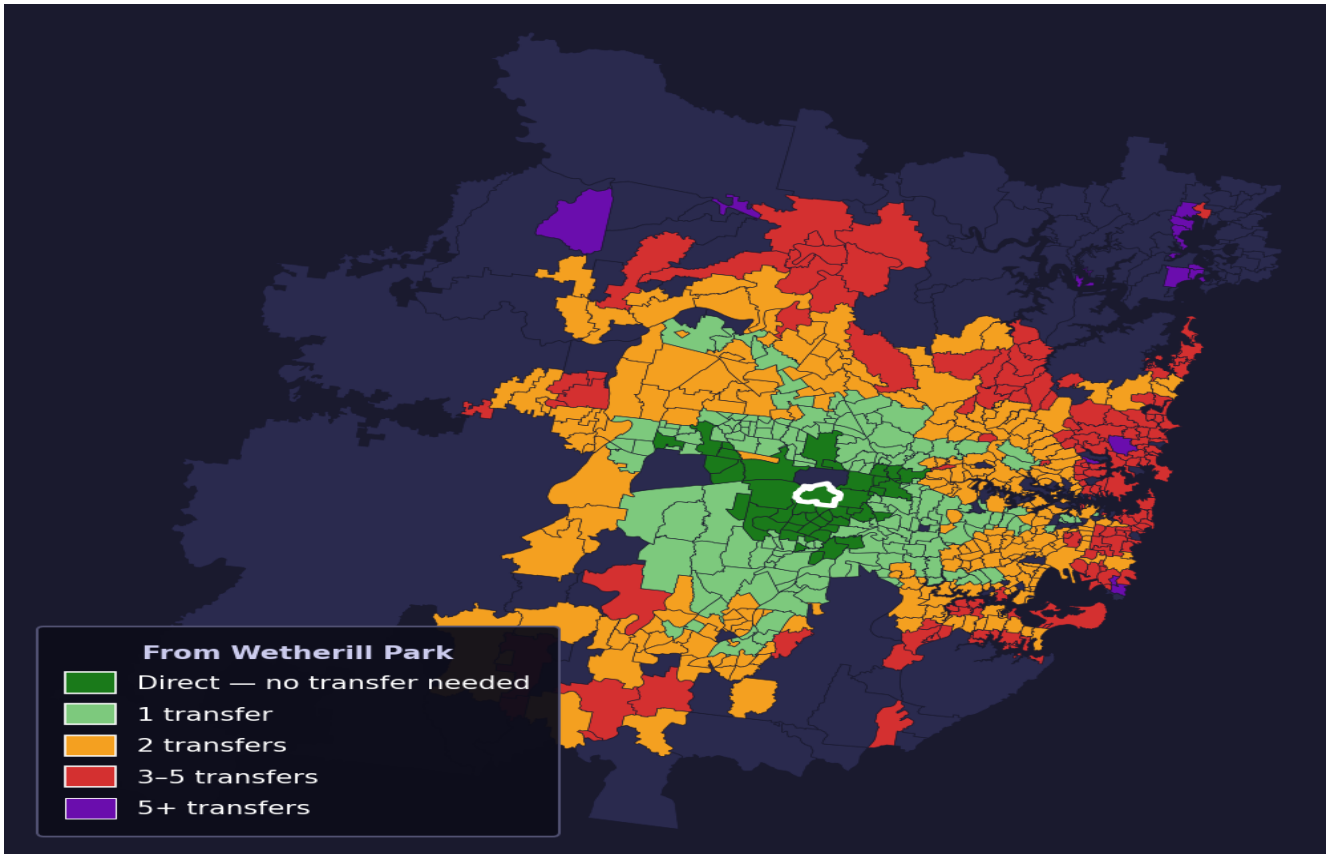

Wetherill Park

Rank #441 of 781 suburbs

Composite 60 /100	Journey Quality 36 /100	Cost Efficiency 94 /100	Connectivity 67 /100
------------------------------------	--	--	---------------------------------------

Direct (0 transfers)	45 of 781
1 transfer	171 of 781
2 transfers	265 of 781
3-5 transfers	159 of 781
5+ transfers	140 of 781

Destination	Time	Single Trip	Weekly
Sydney CBD	125 min	\$8.15	\$50.00/wk
Parramatta	42 min	\$4.03	\$40.30/wk
Sydney Airport	182 min	\$8.69	
Macquarie Park	90 min	\$6.06	\$50.00/wk
Olympic Park	140 min	\$7.20	\$50.00/wk