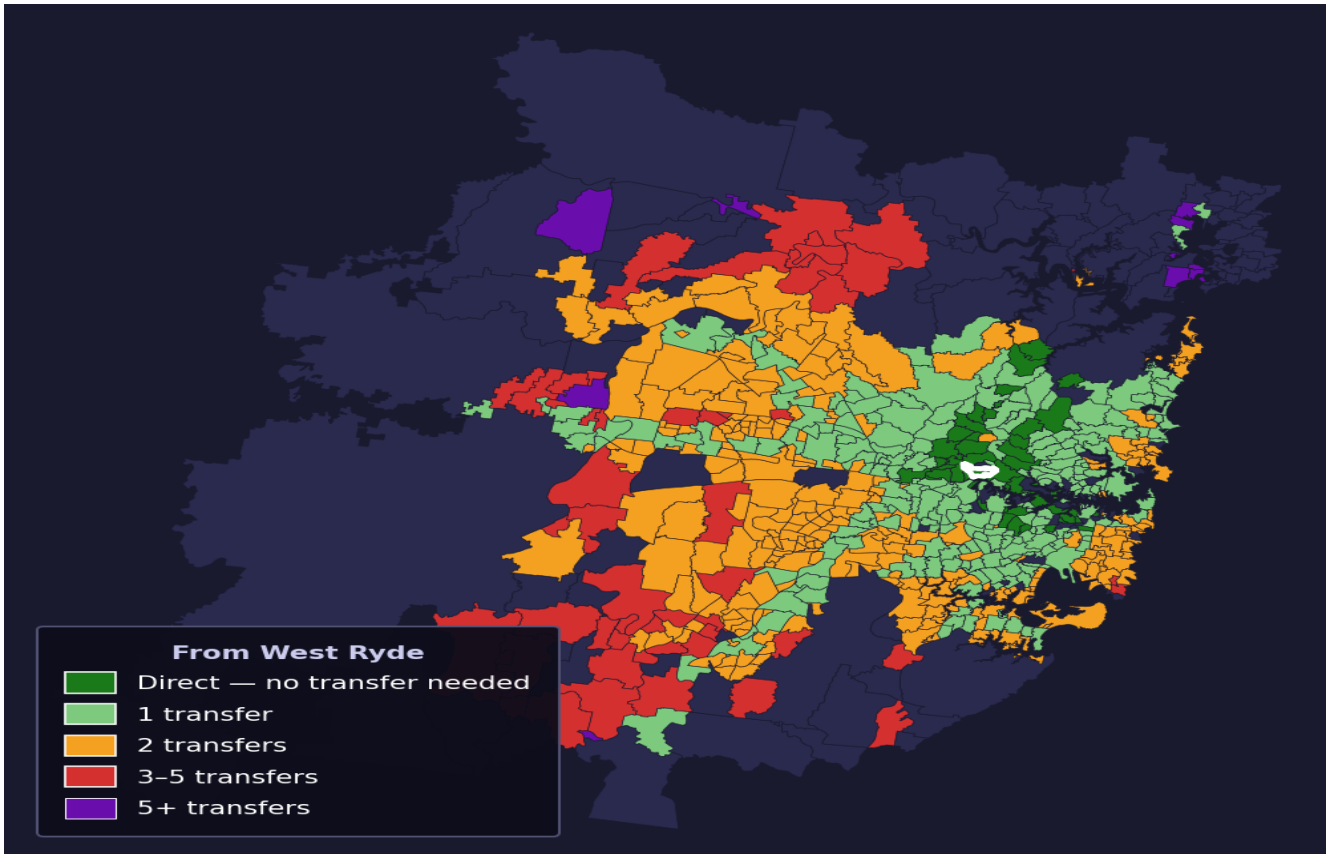

West Ryde

Rank #65 of 781 suburbs

Composite 76 _{/100}	Journey Quality 82 _{/100}	Cost Efficiency 66 _{/100}	Connectivity 75 _{/100}
---	---	---	--

Direct (0 transfers)	51 of 781
1 transfer	254 of 781
2 transfers	288 of 781
3-5 transfers	53 of 781
5+ transfers	134 of 781

Destination	Time	Single Trip	Weekly
Sydney CBD	39 min	\$4.03	\$40.30/wk
Parramatta	33 min	\$4.03	\$40.30/wk
Sydney Airport	153 min	\$7.06	
Macquarie Park	53 min	\$3.95	\$39.48/wk
Olympic Park	60 min	\$3.95	\$39.48/wk