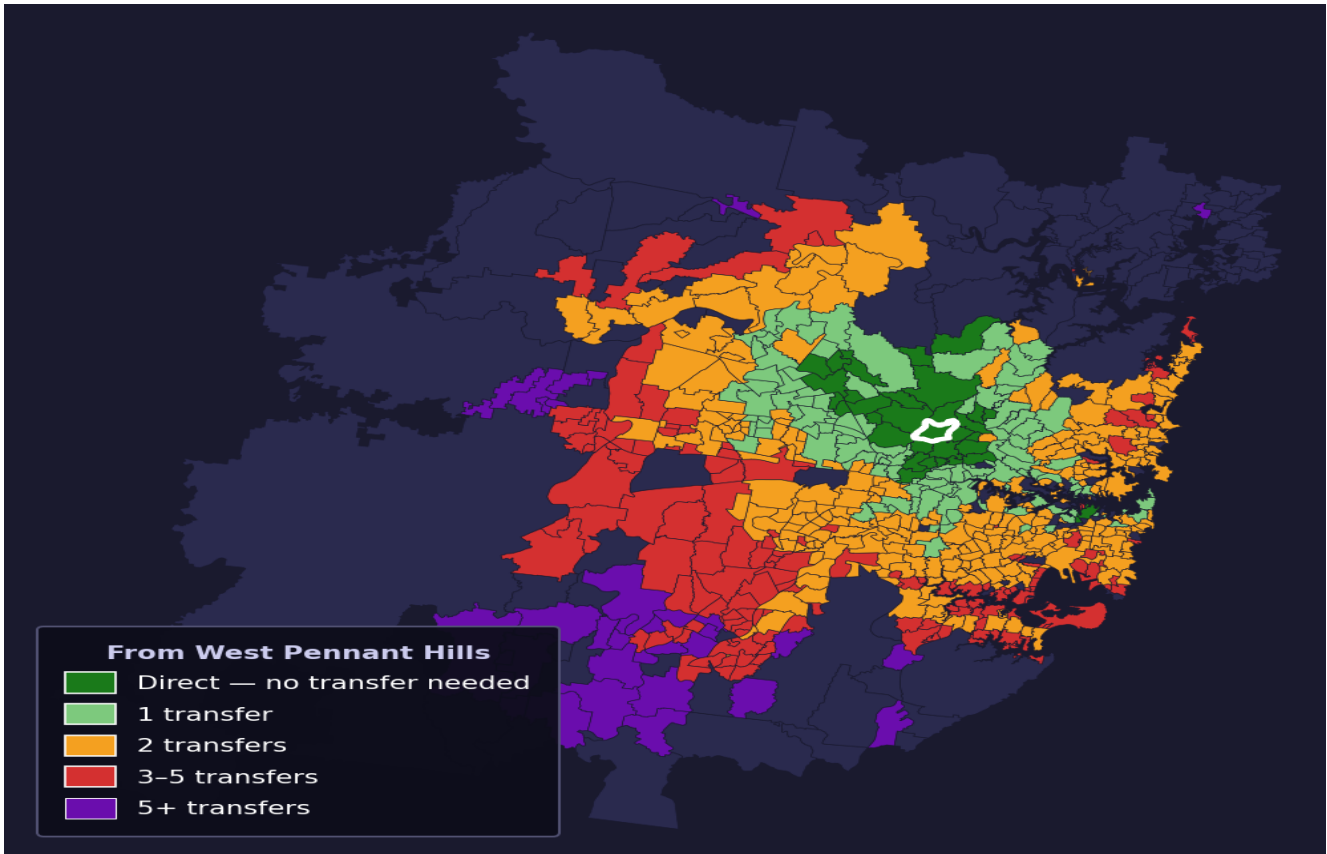

West Pennant Hills

Rank #198 of 781 suburbs

Composite 71 _{/100}	Journey Quality 76 _{/100}	Cost Efficiency 75 _{/100}	Connectivity 62 _{/100}
---	---	---	--

Direct (0 transfers)	33 of 781
1 transfer	122 of 781
2 transfers	296 of 781
3-5 transfers	160 of 781
5+ transfers	169 of 781

Destination	Time	Single Trip	Weekly
Sydney CBD	51 min	\$4.34	\$43.40/wk
Parramatta	70 min	\$5.06	\$50.00/wk
Sydney Airport	128 min	\$5.79	
Macquarie Park	32 min	\$3.76	\$37.60/wk
Olympic Park	83 min	\$5.79	\$50.00/wk