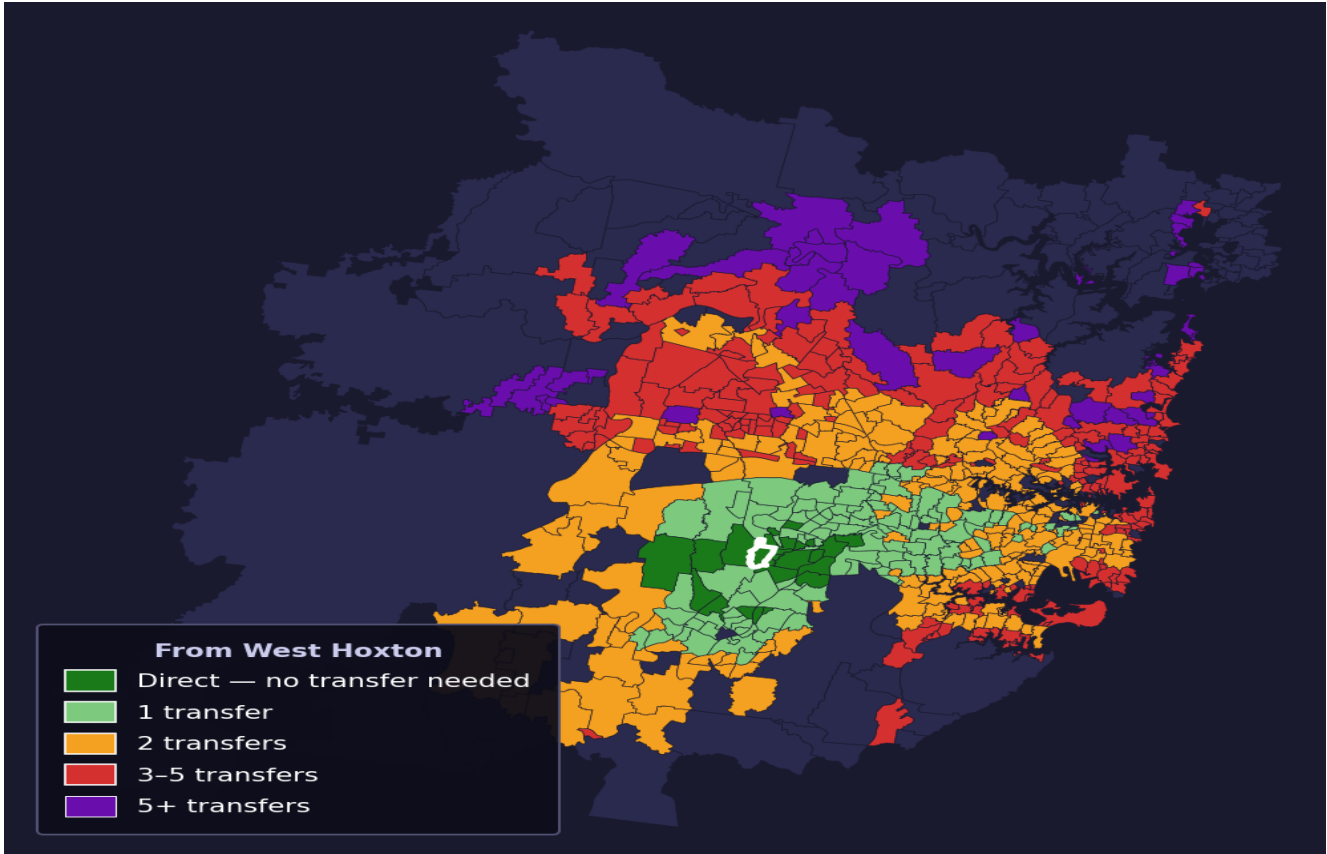

# West Hoxton

Rank #779 of 781 suburbs

|                                    |  |   |                                       |
|------------------------------------|--|---|---------------------------------------|
| <b>Composite</b><br><b>28</b> /100 | <b>Journey Quality</b><br><b>24</b> /100 | <b>Cost Efficiency</b><br><b>0</b> /100 | <b>Connectivity</b><br><b>58</b> /100 |
|------------------------------------|--|---|---------------------------------------|

|                      |            |
|----------------------|------------|
| Direct (0 transfers) | 24 of 781  |
| 1 transfer           | 121 of 781 |
| 2 transfers          | 238 of 781 |
| 3-5 transfers        | 220 of 781 |
| 5+ transfers         | 177 of 781 |

| Destination    | Time    | Single Trip | Weekly     |
|----------------|---------|-------------|------------|
| Sydney CBD     | 146 min | \$7.57      | \$50.00/wk |
| Parramatta     | 129 min | \$6.82      | \$50.00/wk |
| Sydney Airport | 187 min | \$9.55      |            |
| Macquarie Park | 200 min | \$8.65      | \$50.00/wk |
| Olympic Park   | 154 min | \$7.27      | \$50.00/wk |