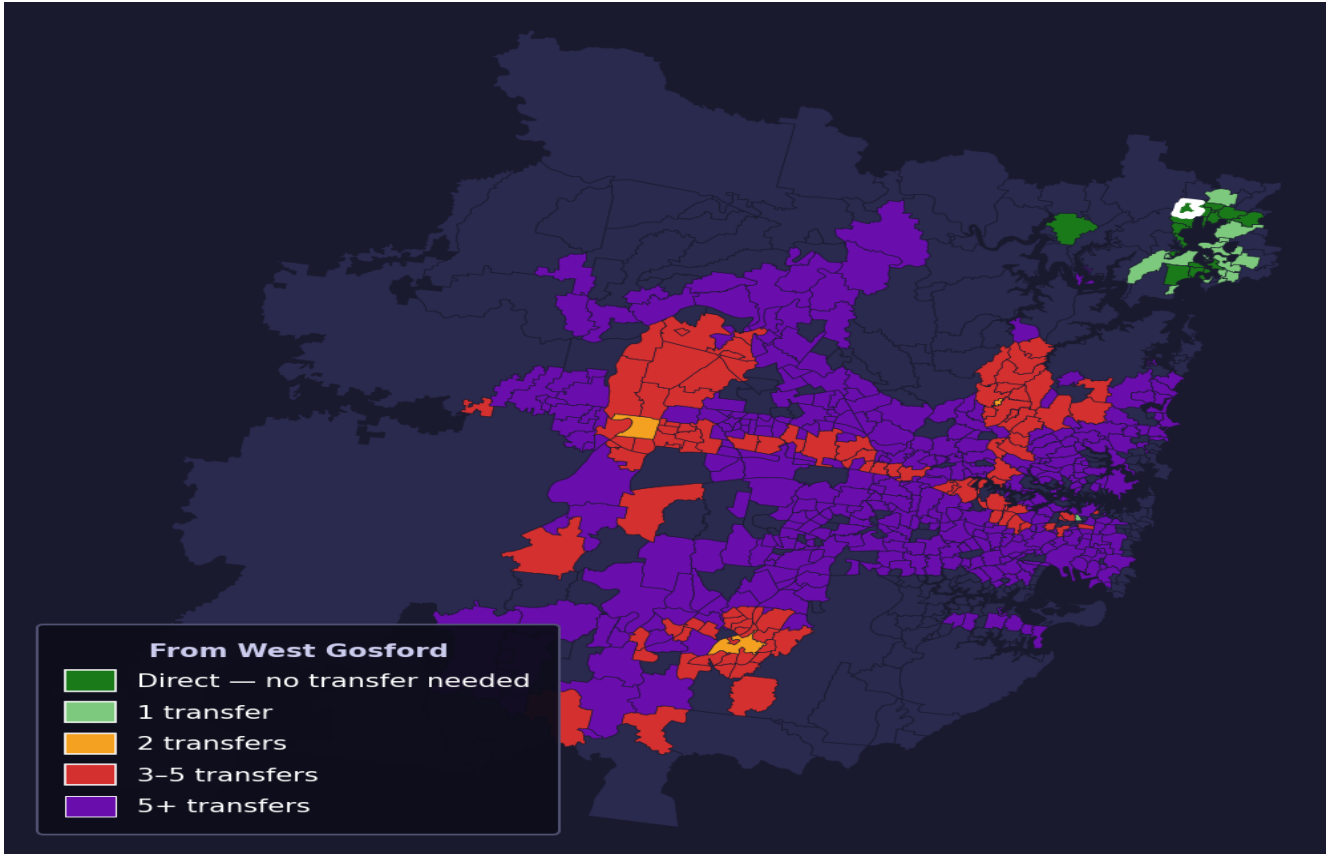

West Gosford

Rank #697 of 781 suburbs

| | | | |
|---|---|---|--|
| Composite 48 _{/100} | Journey Quality 42 _{/100} | Cost Efficiency 92 _{/100} | Connectivity 19 _{/100} |
|---|---|---|--|

| | |
|----------------------|------------|
| Direct (0 transfers) | 17 of 781 |
| 1 transfer | 16 of 781 |
| 2 transfers | 3 of 781 |
| 3-5 transfers | 109 of 781 |
| 5+ transfers | 635 of 781 |

| Destination | Time | Single Trip | Weekly |
|----------------|---------|-------------|------------|
| Sydney CBD | 114 min | \$6.42 | \$50.00/wk |
| Parramatta | 202 min | \$10.54 | \$50.00/wk |
| Sydney Airport | 201 min | \$9.09 | |
| Macquarie Park | 148 min | \$8.26 | \$50.00/wk |
| Olympic Park | 175 min | \$13.19 | \$50.00/wk |