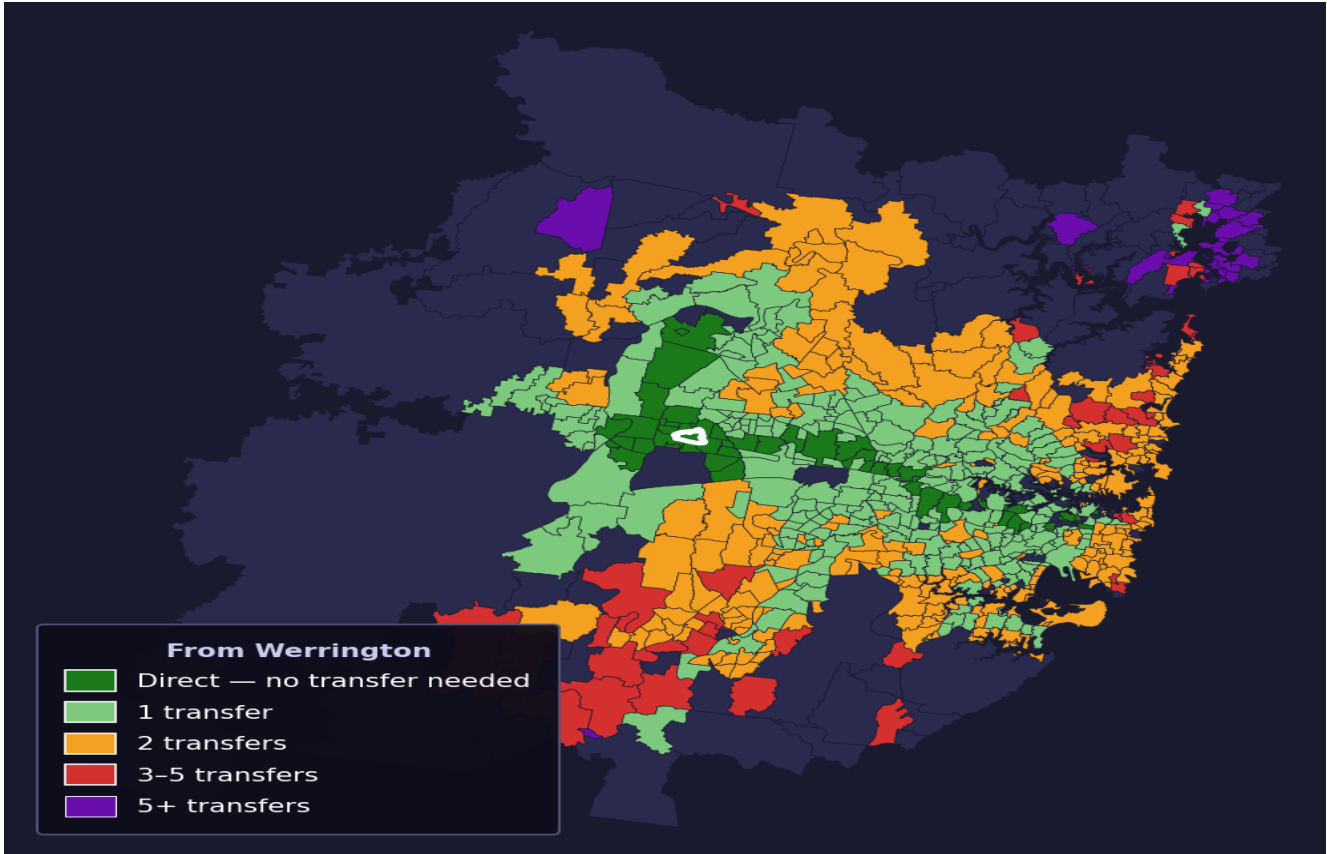

Werrington

Rank #695 of 781 suburbs

Composite 48 /100	Journey Quality 0 /100	Cost Efficiency 98 /100	Connectivity 80 /100
------------------------------------	---	--	---------------------------------------

Direct (0 transfers)	51 of 781
1 transfer	289 of 781
2 transfers	263 of 781
3-5 transfers	51 of 781
5+ transfers	126 of 781

Destination	Time	Single Trip	Weekly
Sydney CBD	190 min	\$6.00	\$47.90/wk
Parramatta	158 min	\$6.10	\$47.90/wk
Sydney Airport	234 min	\$8.12	
Macquarie Park	230 min	\$8.42	\$50.00/wk
Olympic Park	163 min	\$9.82	\$50.00/wk