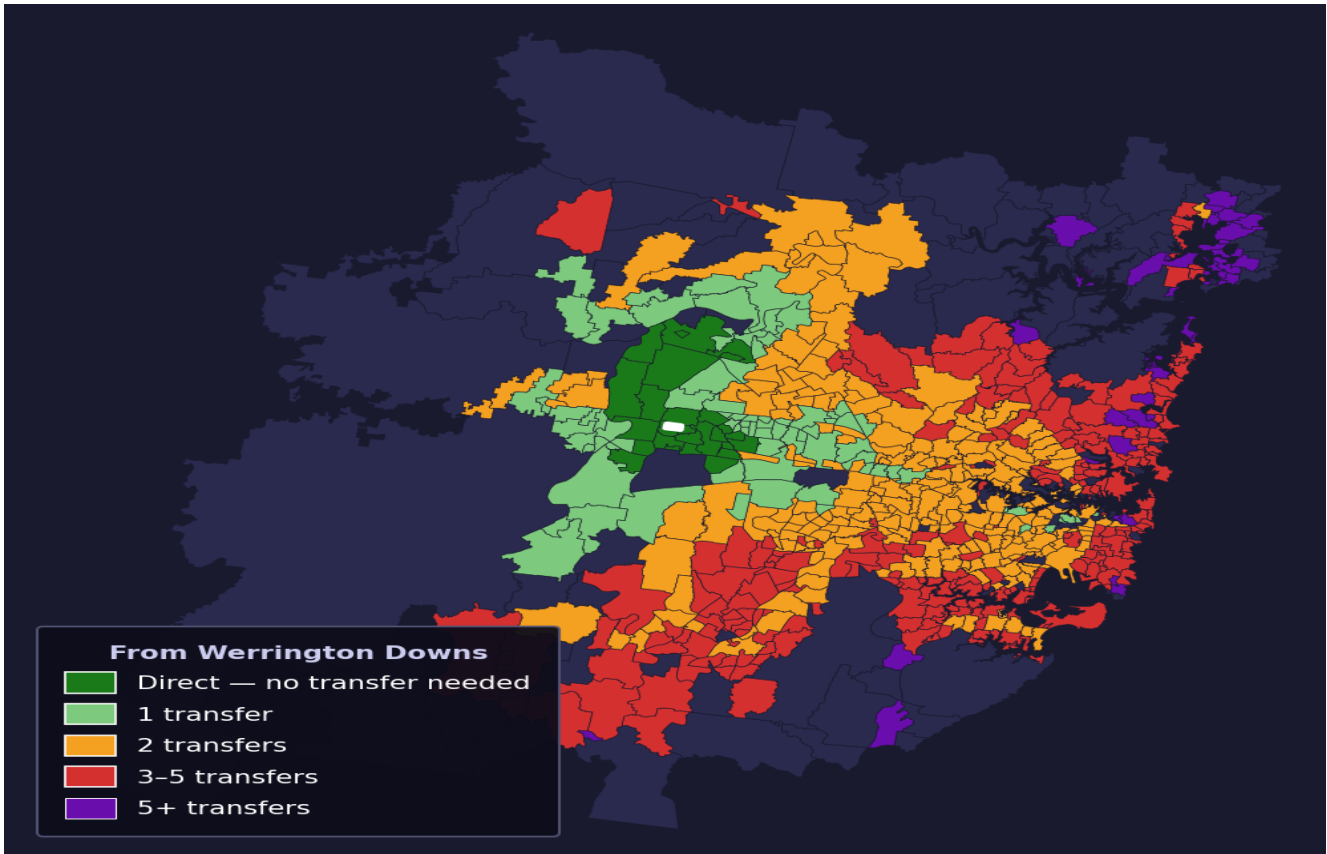

Werrington Downs

Rank #780 of 781 suburbs

Composite 24 /100	Journey Quality 14 /100	Cost Efficiency 0 /100	Connectivity 59 /100
------------------------------------	--	---	---------------------------------------

Direct (0 transfers)	28 of 781
1 transfer	79 of 781
2 transfers	264 of 781
3-5 transfers	264 of 781
5+ transfers	145 of 781

Destination	Time	Single Trip	Weekly
Sydney CBD	165 min	\$5.81	\$48.98/wk
Parramatta	140 min	\$5.91	\$48.98/wk
Sydney Airport	209 min	\$7.97	
Macquarie Park	182 min	\$8.12	\$50.00/wk
Olympic Park	162 min	\$9.81	\$50.00/wk