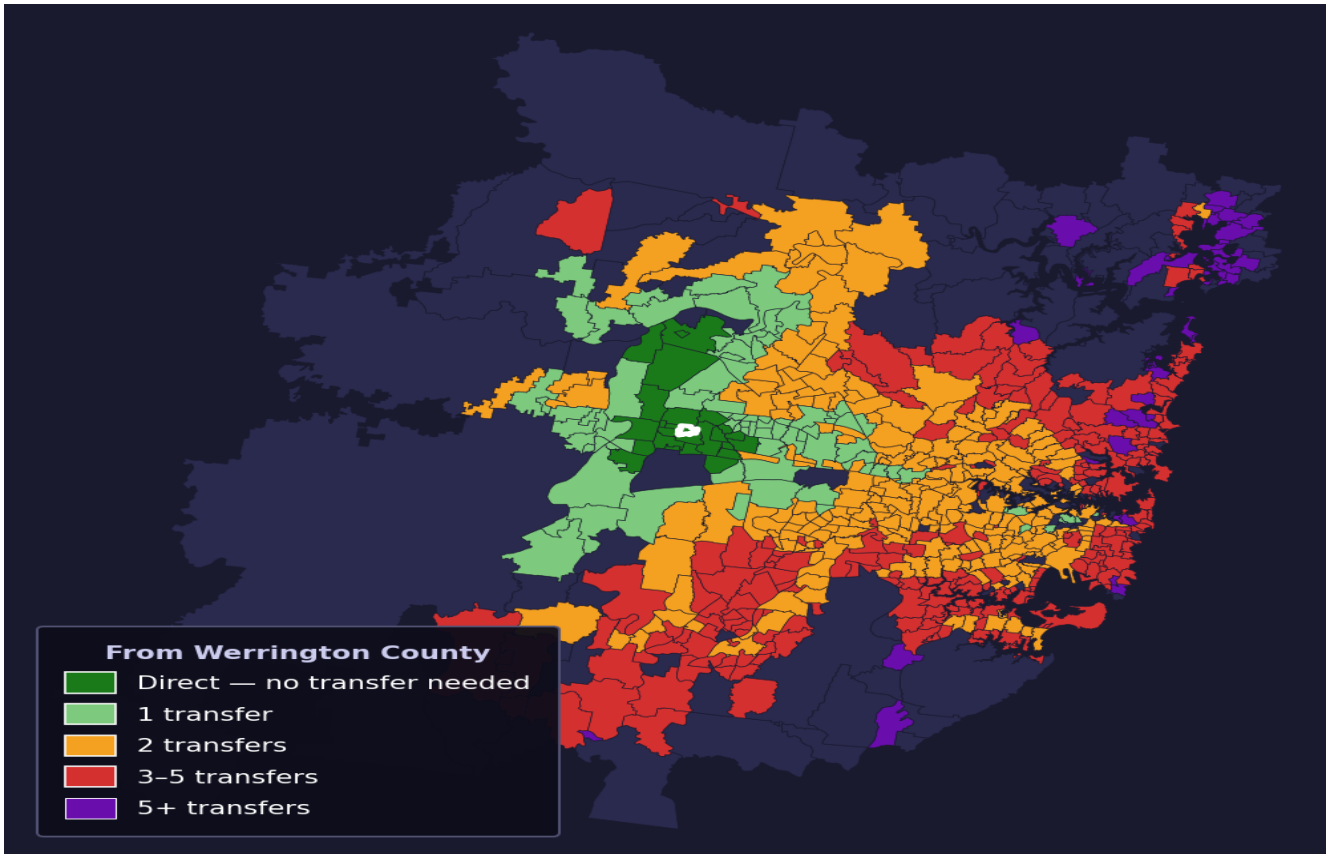

# Werrington County

Rank #670 of 781 suburbs

<b>Composite</b> <b>49</b> /100	<b>Journey Quality</b> <b>15</b> /100	<b>Cost Efficiency</b> <b>99</b> /100	<b>Connectivity</b> <b>59</b> /100
------------------------------------	------------------------------------------	------------------------------------------	---------------------------------------

<b>Direct (0 transfers)</b>	<b>25 of 781</b>
<b>1 transfer</b>	<b>82 of 781</b>
<b>2 transfers</b>	<b>264 of 781</b>
<b>3-5 transfers</b>	<b>264 of 781</b>
<b>5+ transfers</b>	<b>145 of 781</b>

Destination	Time	Single Trip	Weekly
Sydney CBD	163 min	\$5.31	<b>\$47.75/wk</b>
Parramatta	137 min	\$5.41	<b>\$47.75/wk</b>
Sydney Airport	210 min	\$7.61	
Macquarie Park	195 min	\$7.96	<b>\$50.00/wk</b>
Olympic Park	163 min	\$9.83	<b>\$50.00/wk</b>