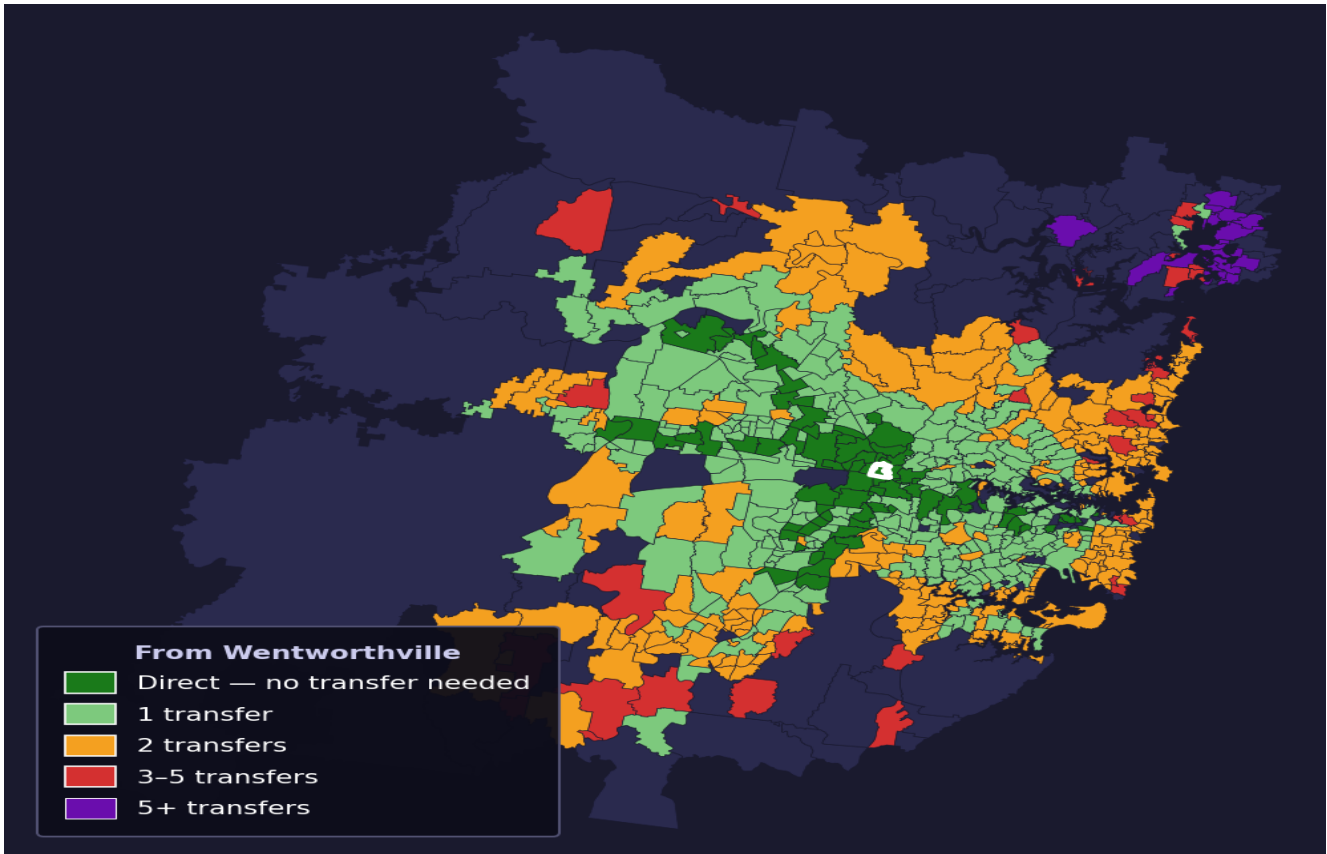

Wentworthville

Rank #222 of 781 suburbs

Composite 71 _{/100}	Journey Quality 53 _{/100}	Cost Efficiency 90 _{/100}	Connectivity 82 _{/100}
---	---	---	--

Direct (0 transfers)	77 of 781
1 transfer	297 of 781
2 transfers	243 of 781
3-5 transfers	39 of 781
5+ transfers	124 of 781

Destination	Time	Single Trip	Weekly
Sydney CBD	92 min	\$6.04	\$48.91/wk
Parramatta	28 min	\$3.09	\$30.86/wk
Sydney Airport	151 min	\$7.52	
Macquarie Park	86 min	\$5.67	\$49.26/wk
Olympic Park	112 min	\$5.75	\$48.24/wk