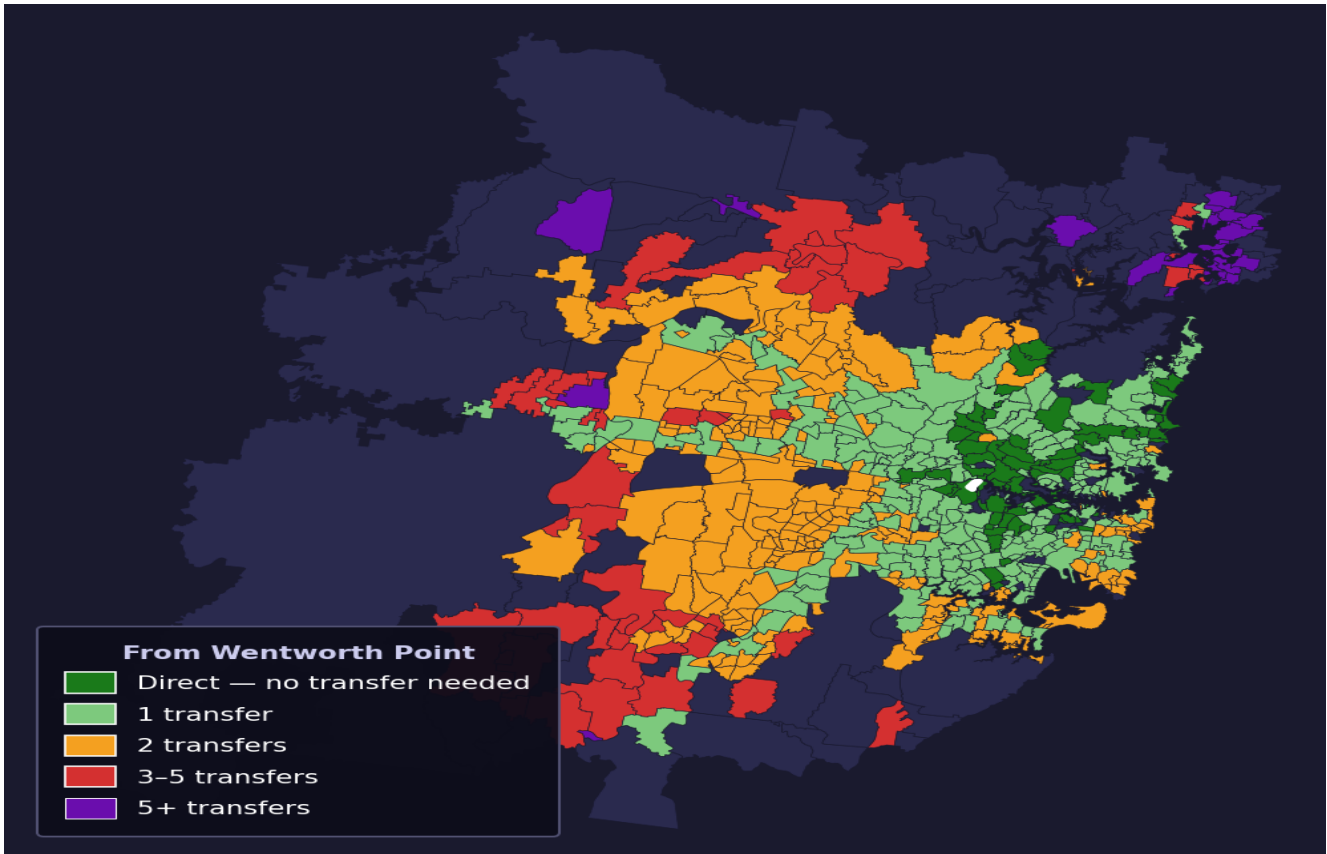

Wentworth Point

Rank #596 of 781 suburbs

Composite 52 /100	Journey Quality 64 /100	Cost Efficiency 0 /100	Connectivity 80 /100
------------------------------------	--	---	---------------------------------------

Direct (0 transfers)	78 of 781
1 transfer	283 of 781
2 transfers	240 of 781
3-5 transfers	55 of 781
5+ transfers	124 of 781

Destination	Time	Single Trip	Weekly
Sydney CBD	73 min	\$5.24	\$45.88/wk
Parramatta	65 min	\$4.94	\$44.74/wk
Sydney Airport	128 min	\$6.74	
Macquarie Park	69 min	\$4.39	\$40.56/wk
Olympic Park	22 min	\$3.63	\$34.02/wk