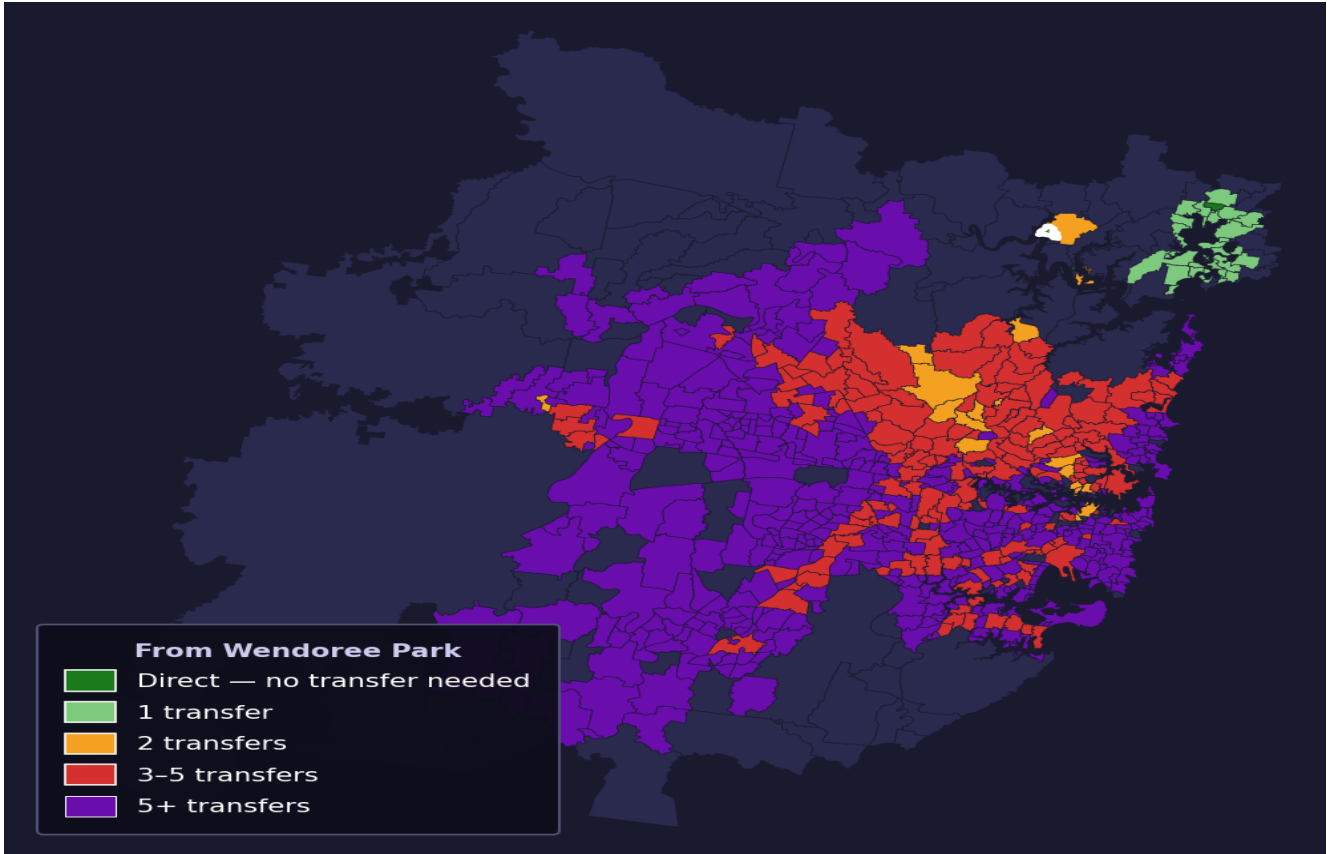

Wendoree Park

Rank #702 of 781 suburbs

Composite 47 _{/100}	Journey Quality 35 _{/100}	Cost Efficiency 94 _{/100}	Connectivity 27 _{/100}
---	---	---	--

Direct (0 transfers)	2 of 781
1 transfer	31 of 781
2 transfers	20 of 781
3-5 transfers	169 of 781
5+ transfers	558 of 781

Destination	Time	Single Trip	Weekly
Sydney CBD	126 min	\$6.99	\$50.00/wk
Parramatta	212 min	\$10.94	\$50.00/wk
Sydney Airport	215 min	\$9.46	
Macquarie Park	161 min	\$9.00	\$50.00/wk
Olympic Park	174 min	\$13.12	\$50.00/wk