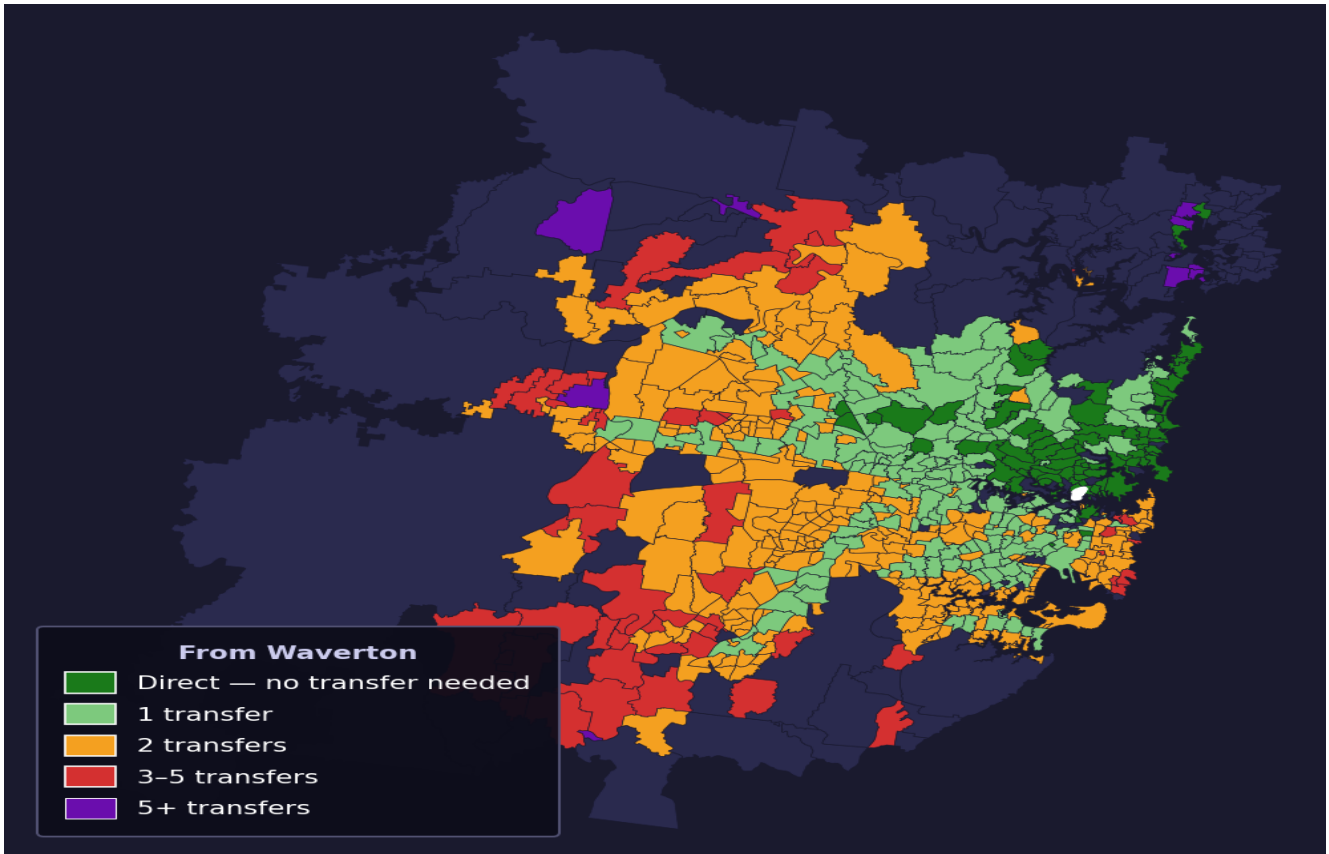

Waverton

Rank #187 of 781 suburbs

Composite 72 _{/100}	Journey Quality 78 _{/100}	Cost Efficiency 57 _{/100}	Connectivity 78 _{/100}
---	---	---	--

Direct (0 transfers)	92 of 781
1 transfer	204 of 781
2 transfers	295 of 781
3-5 transfers	55 of 781
5+ transfers	134 of 781

Destination	Time	Single Trip	Weekly
Sydney CBD	48 min	\$3.43	\$33.54/wk
Parramatta	117 min	\$6.98	\$50.00/wk
Sydney Airport	132 min	\$5.86	
Macquarie Park	47 min	\$3.95	\$39.54/wk
Olympic Park	90 min	\$5.39	\$49.37/wk