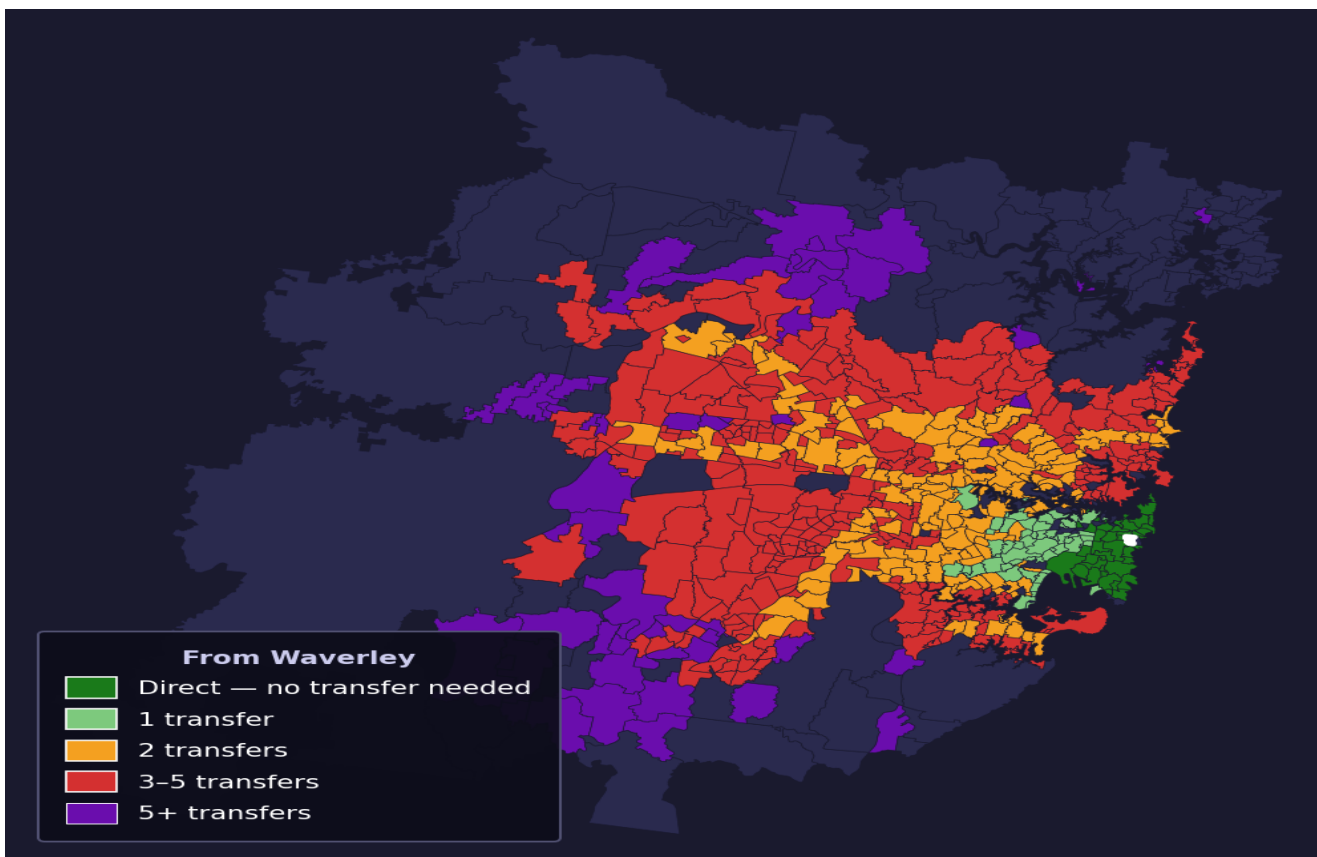

Waverley

Rank #244 of 781 suburbs

Composite 70 _{/100}	Journey Quality 77 _{/100}	Cost Efficiency 75 _{/100}	Connectivity 56 _{/100}
-----------------------------------------------	-----------------------------------------------------	-----------------------------------------------------	--------------------------------------------------

Direct (0 transfers)	43 of 781
1 transfer	57 of 781
2 transfers	173 of 781
3-5 transfers	310 of 781
5+ transfers	197 of 781

Destination	Time	Single Trip	Weekly
Sydney CBD	48 min	\$3.72	\$37.13/wk
Parramatta	131 min	\$7.11	\$50.00/wk
Sydney Airport	76 min	\$4.32	
Macquarie Park	88 min	\$5.56	\$49.87/wk
Olympic Park	151 min	\$8.86	\$50.00/wk