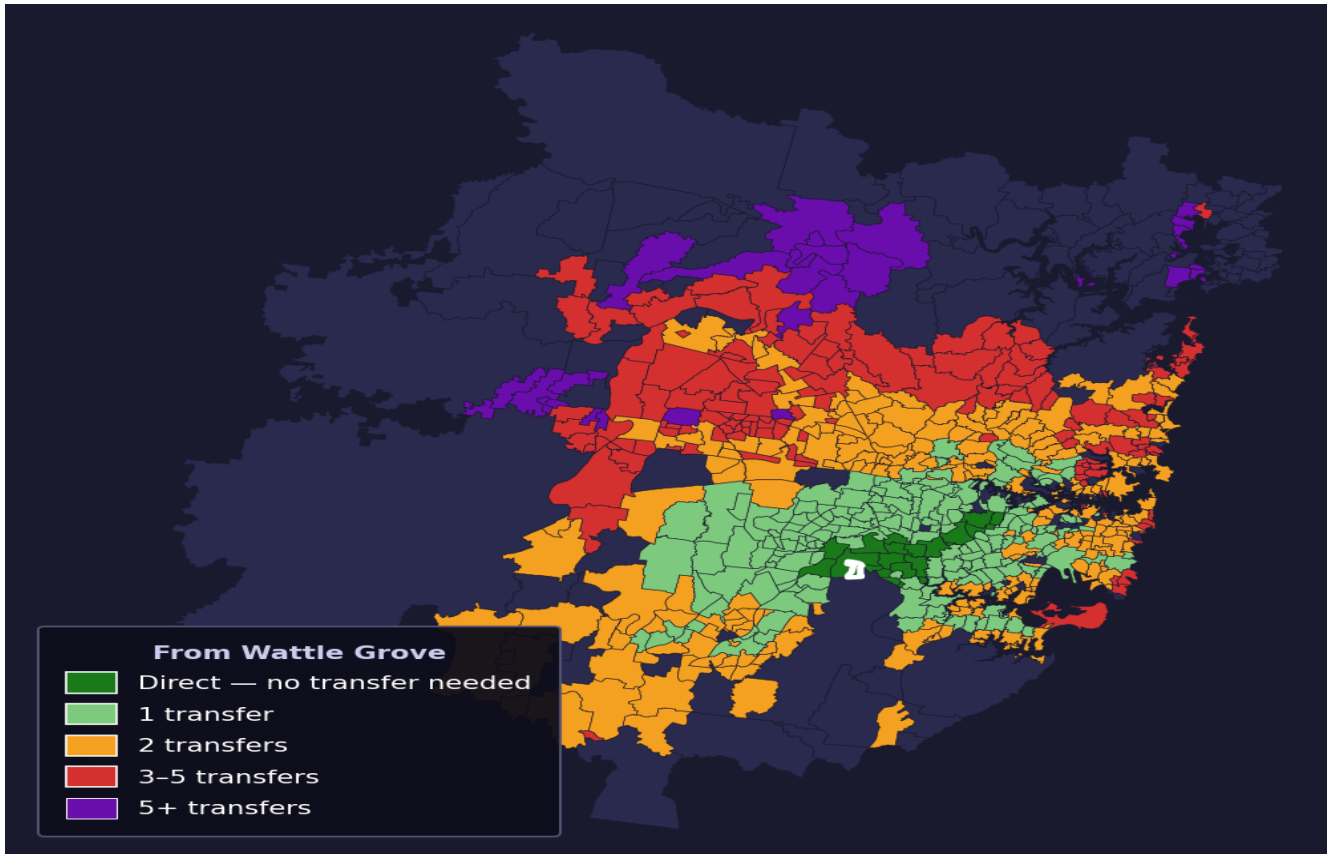

# Wattle Grove

Rank #384 of 781 suburbs

<b>Composite</b> <b>63</b> /100	<b>Journey Quality</b> <b>44</b> /100	<b>Cost Efficiency</b> <b>94</b> /100	<b>Connectivity</b> <b>65</b> /100
------------------------------------	--	--	---------------------------------------

<b>Direct (0 transfers)</b>	<b>22 of 781</b>
<b>1 transfer</b>	<b>196 of 781</b>
<b>2 transfers</b>	<b>256 of 781</b>
<b>3-5 transfers</b>	<b>147 of 781</b>
<b>5+ transfers</b>	<b>159 of 781</b>

Destination	Time	Single Trip	Weekly
Sydney CBD	110 min	\$5.71	<b>\$43.90/wk</b>
Parramatta	115 min	\$7.53	<b>\$47.68/wk</b>
Sydney Airport	150 min	\$7.73	
Macquarie Park	140 min	\$7.99	<b>\$50.00/wk</b>
Olympic Park	113 min	\$5.87	<b>\$50.00/wk</b>