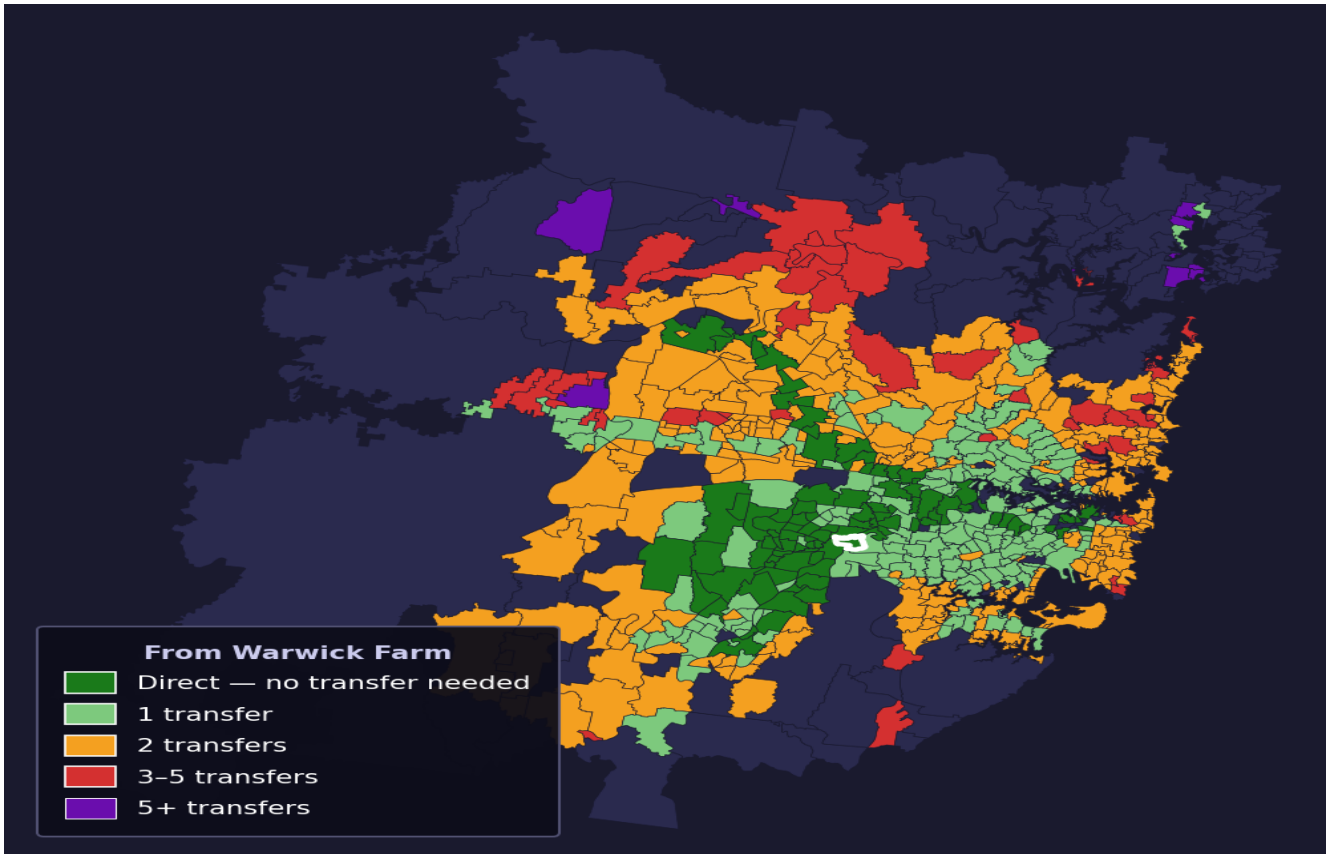

Warwick Farm

Rank #197 of 781 suburbs

Composite 71 _{/100}	Journey Quality 56 _{/100}	Cost Efficiency 91 _{/100}	Connectivity 77 _{/100}
---	---	---	--

Direct (0 transfers)	98 of 781
1 transfer	219 of 781
2 transfers	279 of 781
3-5 transfers	50 of 781
5+ transfers	134 of 781

Destination	Time	Single Trip	Weekly
Sydney CBD	87 min	\$4.03	\$40.30/wk
Parramatta	64 min	\$5.23	\$50.00/wk
Sydney Airport	121 min	\$6.06	
Macquarie Park	115 min	\$6.97	\$50.00/wk
Olympic Park	87 min	\$5.17	\$50.00/wk