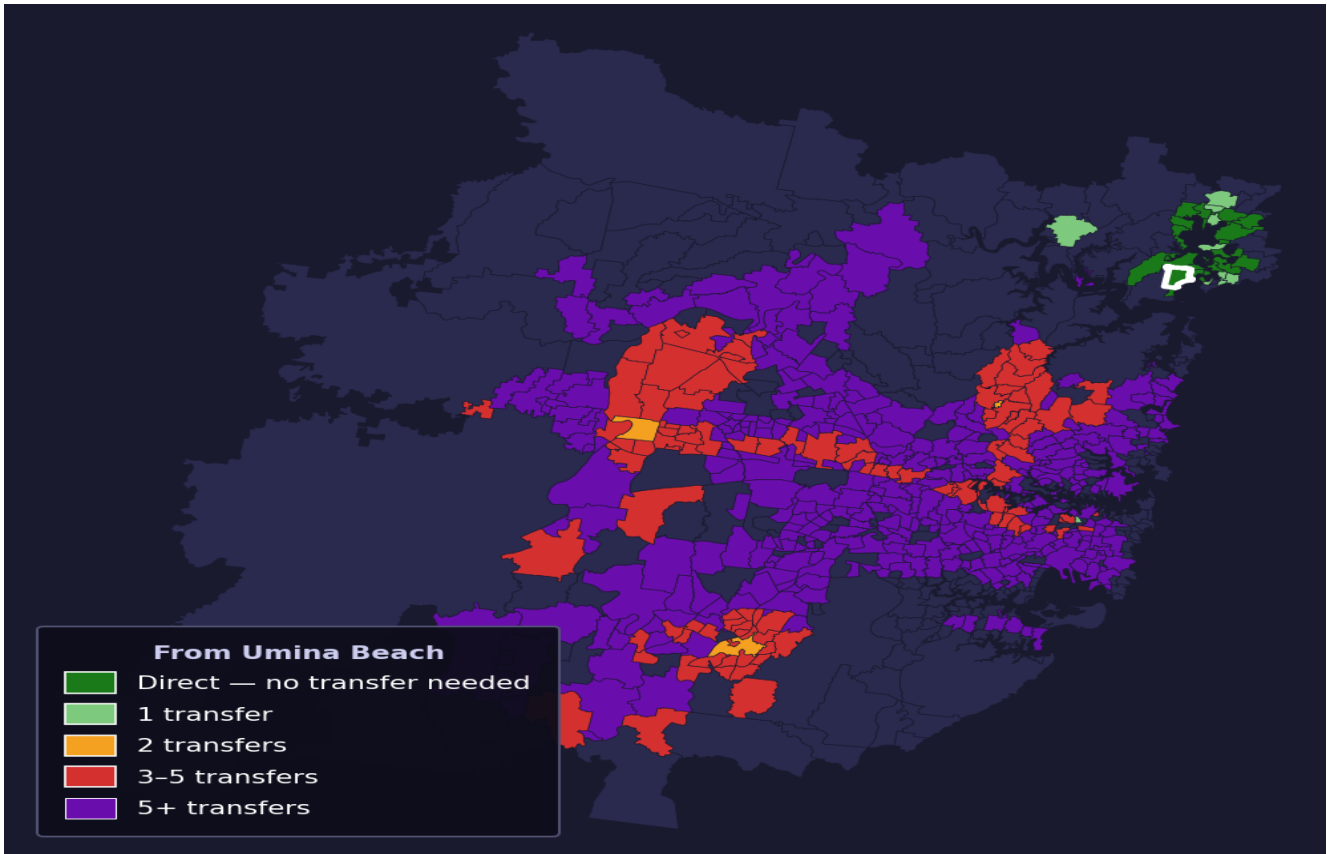

# Umina Beach

Rank #721 of 781 suburbs

<p>Composite <b>46</b><sub>/100</sub></p>	<p>Journey Quality <b>37</b><sub>/100</sub></p>	<p>Cost Efficiency <b>94</b><sub>/100</sub></p>	<p>Connectivity <b>19</b><sub>/100</sub></p>
---	---	---	--

Direct (0 transfers)	24 of 781
1 transfer	9 of 781
2 transfers	3 of 781
3-5 transfers	109 of 781
5+ transfers	635 of 781

Destination	Time	Single Trip	Weekly
Sydney CBD	121 min	\$6.75	\$50.00/wk
Parramatta	207 min	\$10.76	\$50.00/wk
Sydney Airport	208 min	\$9.32	
Macquarie Park	155 min	\$8.64	\$50.00/wk
Olympic Park	178 min	\$13.68	\$50.00/wk