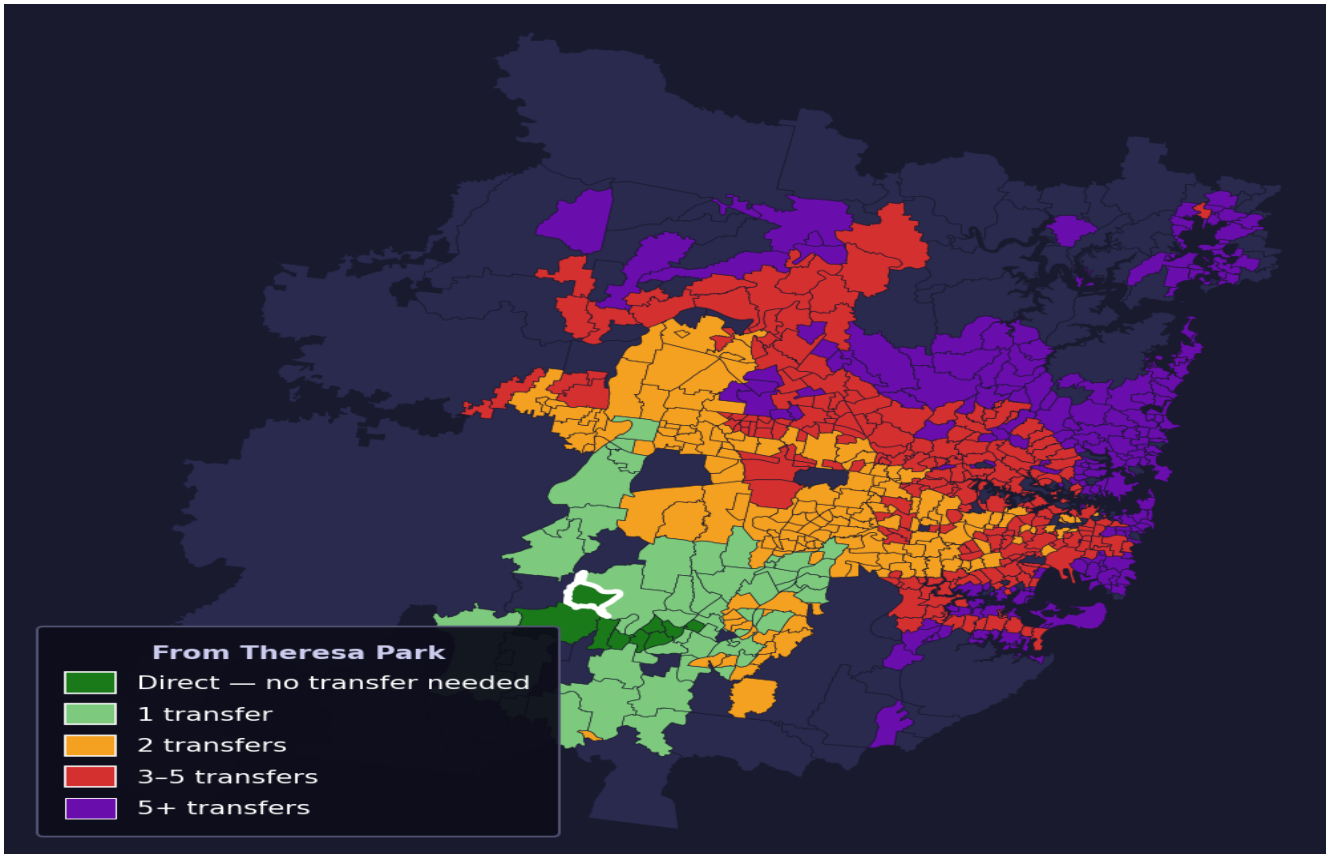

Theresa Park

Rank #675 of 781 suburbs

Composite 48 /100	Journey Quality 24 /100	Cost Efficiency 96 /100	Connectivity 45 /100
------------------------------------	--	--	---------------------------------------

Direct (0 transfers)	8 of 781
1 transfer	54 of 781
2 transfers	168 of 781
3-5 transfers	237 of 781
5+ transfers	313 of 781

Destination	Time	Single Trip	Weekly
Sydney CBD	145 min	\$6.21	\$50.00/wk
Parramatta	173 min	\$9.69	\$50.00/wk
Sydney Airport	201 min	\$8.24	
Macquarie Park	208 min	\$11.35	\$50.00/wk
Olympic Park	139 min	\$7.09	\$50.00/wk