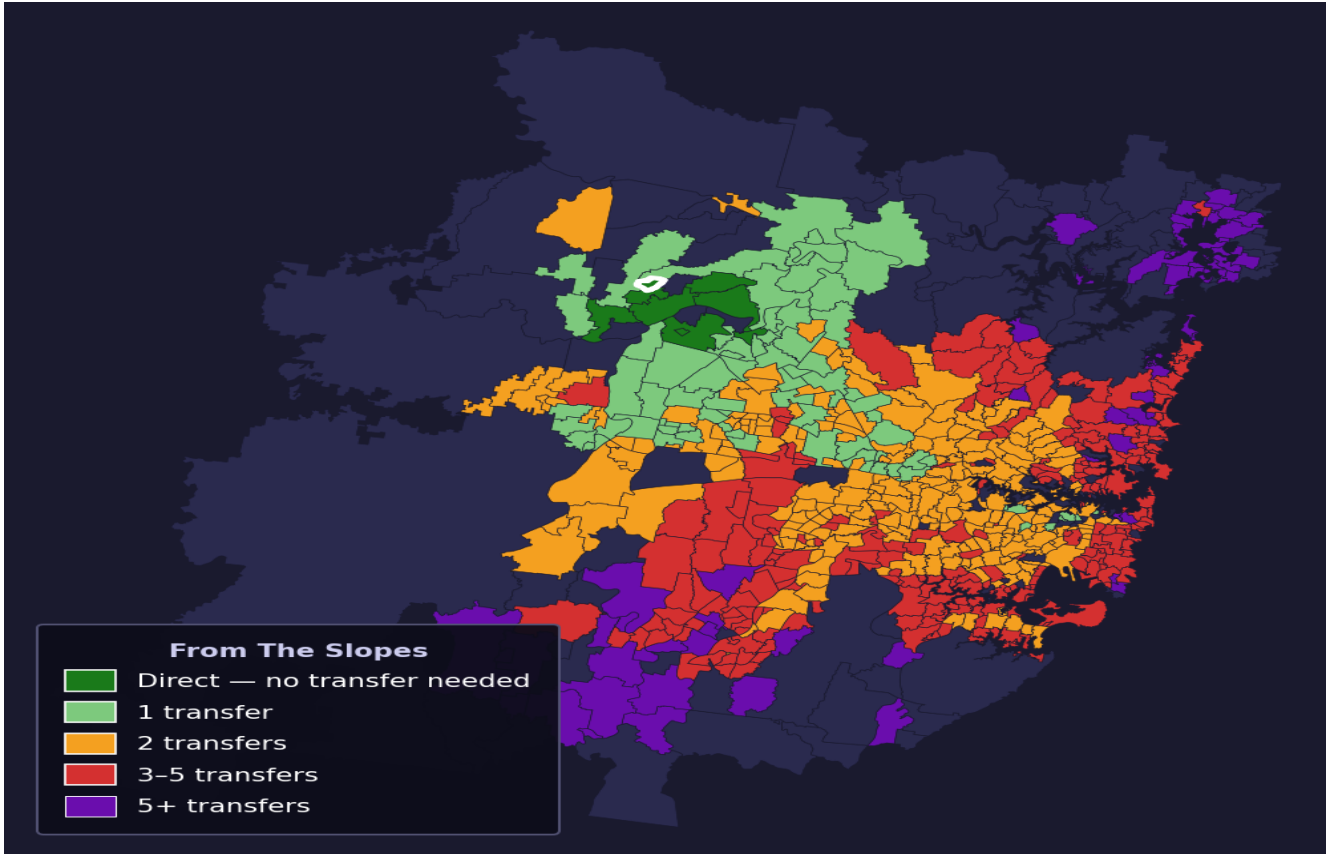

The Slopes

Rank #495 of 781 suburbs

Composite 57 /100	Journey Quality 35 /100	Cost Efficiency 98 /100	Connectivity 56 /100
------------------------------------	--	--	---------------------------------------

Direct (0 transfers)	8 of 781
1 transfer	79 of 781
2 transfers	265 of 781
3-5 transfers	254 of 781
5+ transfers	174 of 781

Destination	Time	Single Trip	Weekly
Sydney CBD	126 min	\$4.03	\$40.30/wk
Parramatta	95 min	\$4.03	\$40.30/wk
Sydney Airport	172 min	\$5.49	
Macquarie Park	164 min	\$7.08	\$50.00/wk
Olympic Park	160 min	\$9.59	\$50.00/wk