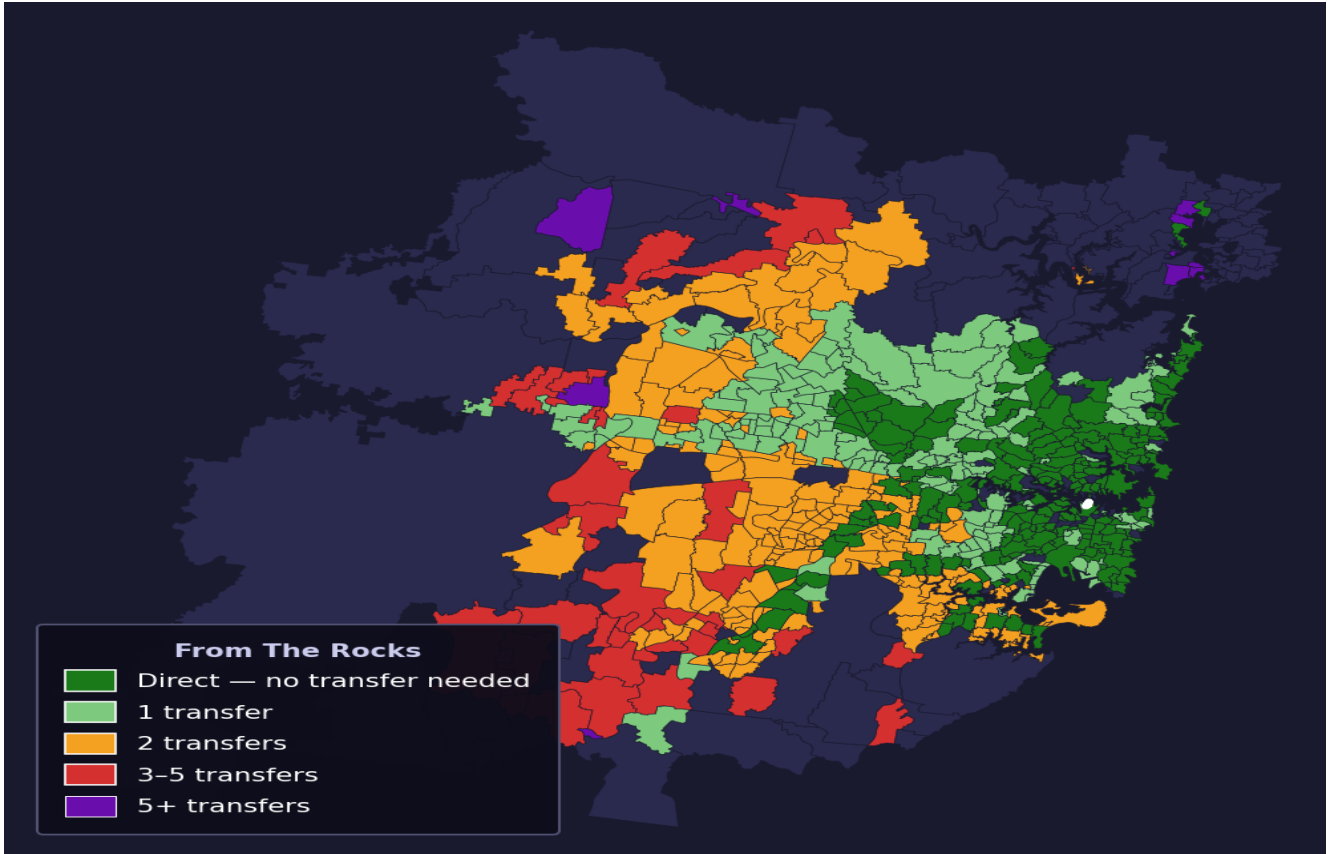

The Rocks

Rank #19 of 781 suburbs

Composite 80 /100	Journey Quality 84 /100	Cost Efficiency 66 /100	Connectivity 86 /100
------------------------------------	--	--	---------------------------------------

Direct (0 transfers)	236 of 781
1 transfer	172 of 781
2 transfers	199 of 781
3-5 transfers	42 of 781
5+ transfers	131 of 781

Destination	Time	Single Trip	Weekly
Sydney CBD	36 min	\$5.68	\$36.74/wk
Parramatta	93 min	\$5.96	\$48.68/wk
Sydney Airport	110 min	\$5.01	
Macquarie Park	38 min	\$3.88	\$38.84/wk
Olympic Park	82 min	\$5.79	\$50.00/wk