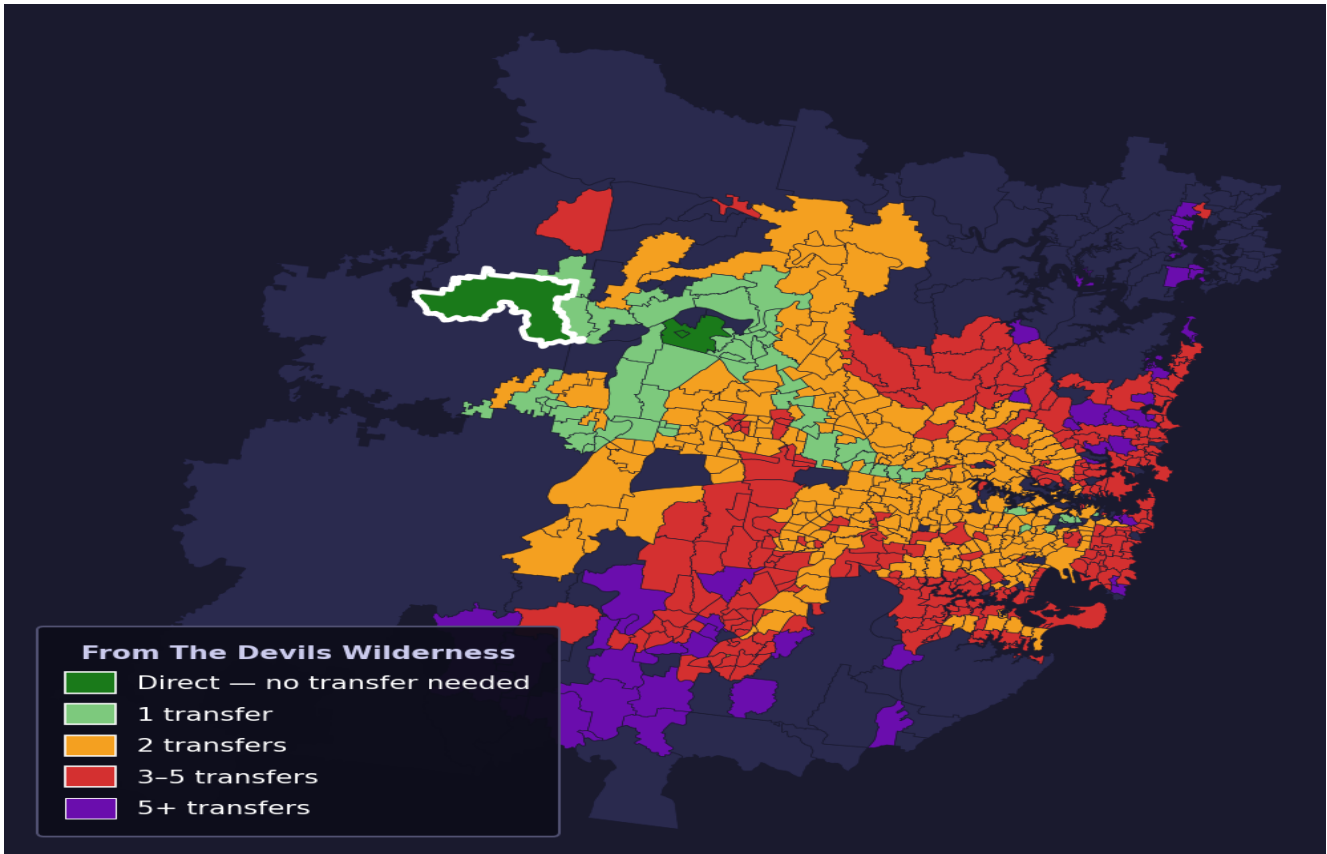

The Devils Wilderness

Rank #576 of 781 suburbs

Composite 54 /100	Journey Quality 30 /100	Cost Efficiency 98 /100	Connectivity 53 /100
------------------------------------	--	--	---------------------------------------

Direct (0 transfers)	2 of 781
1 transfer	54 of 781
2 transfers	283 of 781
3-5 transfers	264 of 781
5+ transfers	177 of 781

Destination	Time	Single Trip	Weekly
Sydney CBD	136 min	\$4.59	\$42.78/wk
Parramatta	106 min	\$4.61	\$42.78/wk
Sydney Airport	183 min	\$6.35	
Macquarie Park	172 min	\$7.53	\$50.00/wk
Olympic Park	159 min	\$9.55	\$50.00/wk