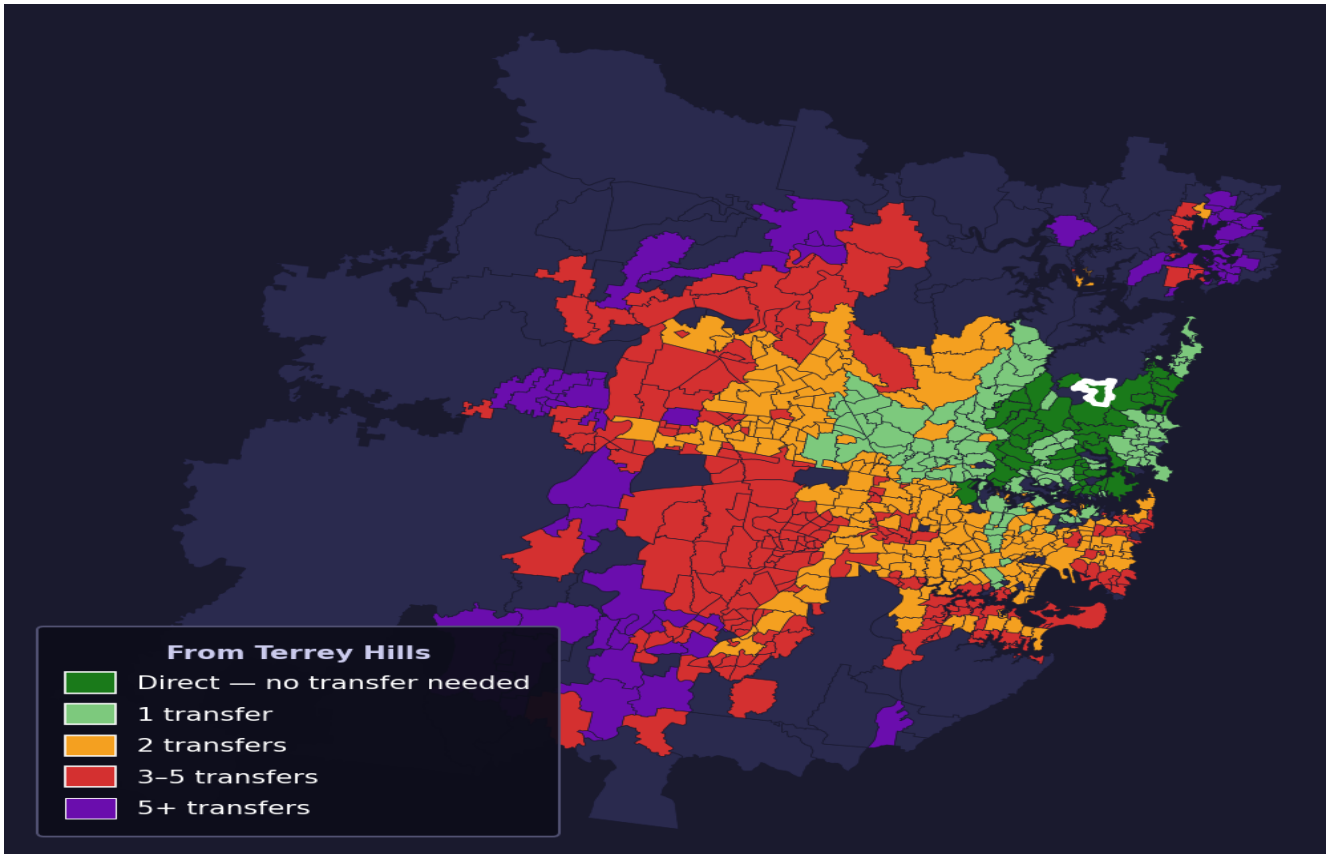

Terrey Hills

Rank #209 of 781 suburbs

Composite 71 / ₁₀₀	Journey Quality 69 / ₁₀₀	Cost Efficiency 84 / ₁₀₀	Connectivity 62 / ₁₀₀
--	--	--	---

Direct (0 transfers)	50 of 781
1 transfer	124 of 781
2 transfers	220 of 781
3-5 transfers	224 of 781
5+ transfers	162 of 781

Destination	Time	Single Trip	Weekly
Sydney CBD	64 min	\$4.03	\$40.30/wk
Parramatta	167 min	\$7.81	\$50.00/wk
Sydney Airport	151 min	\$5.68	
Macquarie Park	92 min	\$5.37	\$50.00/wk
Olympic Park	151 min	\$12.37	\$50.00/wk