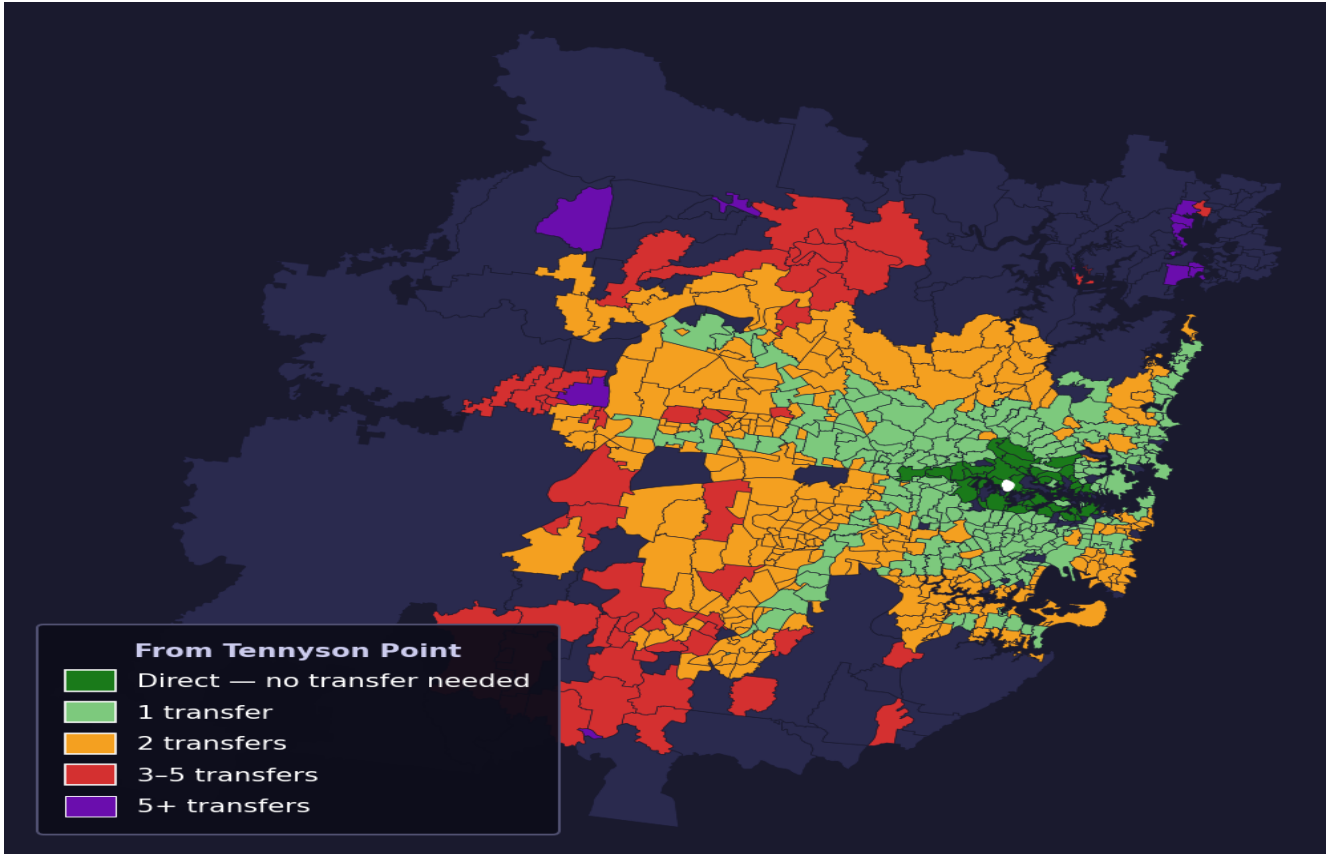

Tennyson Point

Rank #217 of 781 suburbs

Composite 70 _{/100}	Journey Quality 60 _{/100}	Cost Efficiency 84 _{/100}	Connectivity 74 _{/100}
---	---	---	--

Direct (0 transfers)	54 of 781
1 transfer	236 of 781
2 transfers	300 of 781
3-5 transfers	56 of 781
5+ transfers	134 of 781

Destination	Time	Single Trip	Weekly
Sydney CBD	80 min	\$6.48	\$50.00/wk
Parramatta	94 min	\$6.29	\$49.14/wk
Sydney Airport	143 min	\$7.73	
Macquarie Park	62 min	\$4.69	\$37.60/wk
Olympic Park	60 min	\$4.58	\$38.84/wk