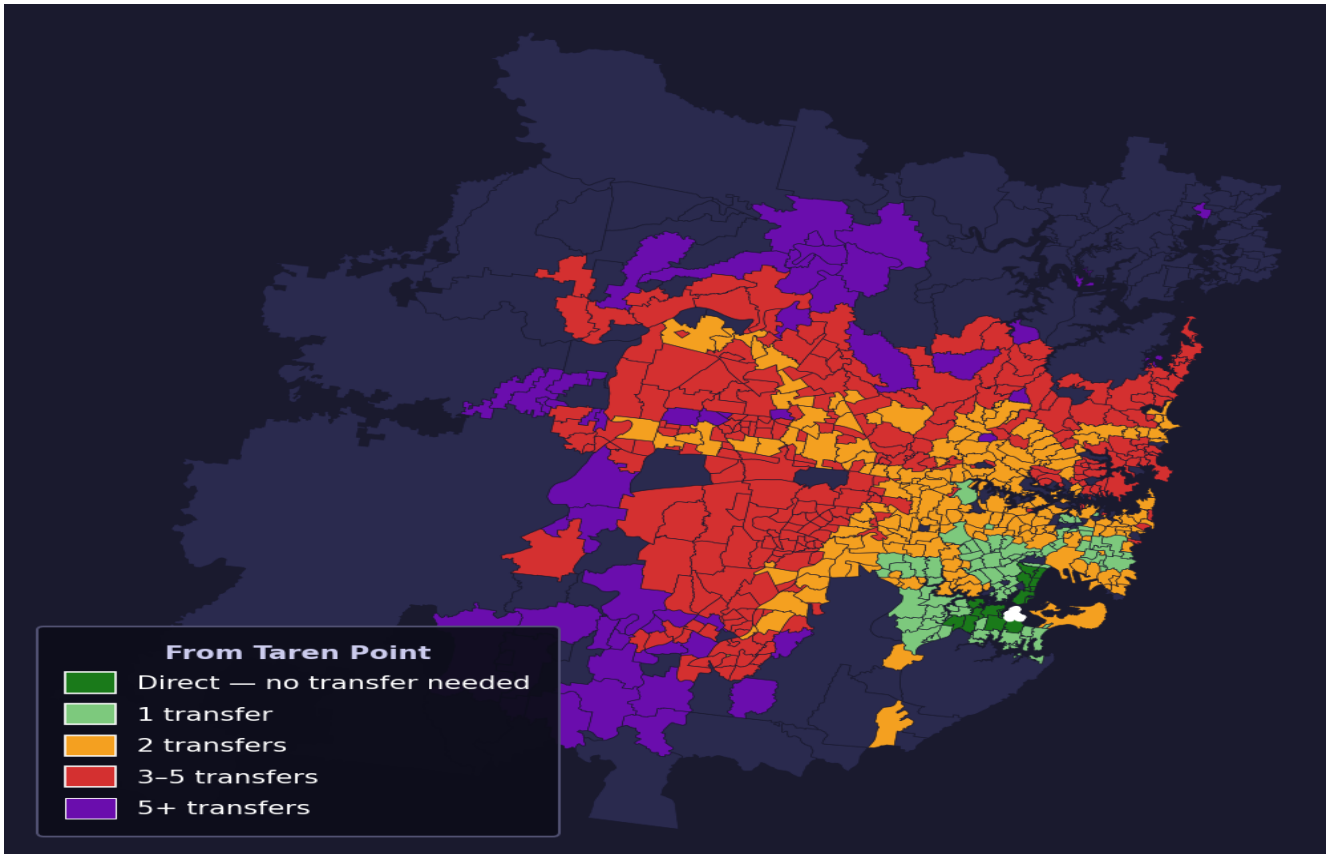

Taren Point

Rank #480 of 781 suburbs

Composite 57 _{/100}	Journey Quality 40 _{/100}	Cost Efficiency 93 _{/100}	Connectivity 53 _{/100}
---	---	---	--

Direct (0 transfers)	16 of 781
1 transfer	83 of 781
2 transfers	214 of 781
3-5 transfers	271 of 781
5+ transfers	196 of 781

Destination	Time	Single Trip	Weekly
Sydney CBD	116 min	\$7.20	\$50.00/wk
Parramatta	187 min	\$10.80	\$50.00/wk
Sydney Airport	80 min	\$5.17	
Macquarie Park	132 min	\$8.09	\$50.00/wk
Olympic Park	124 min	\$7.51	\$50.00/wk