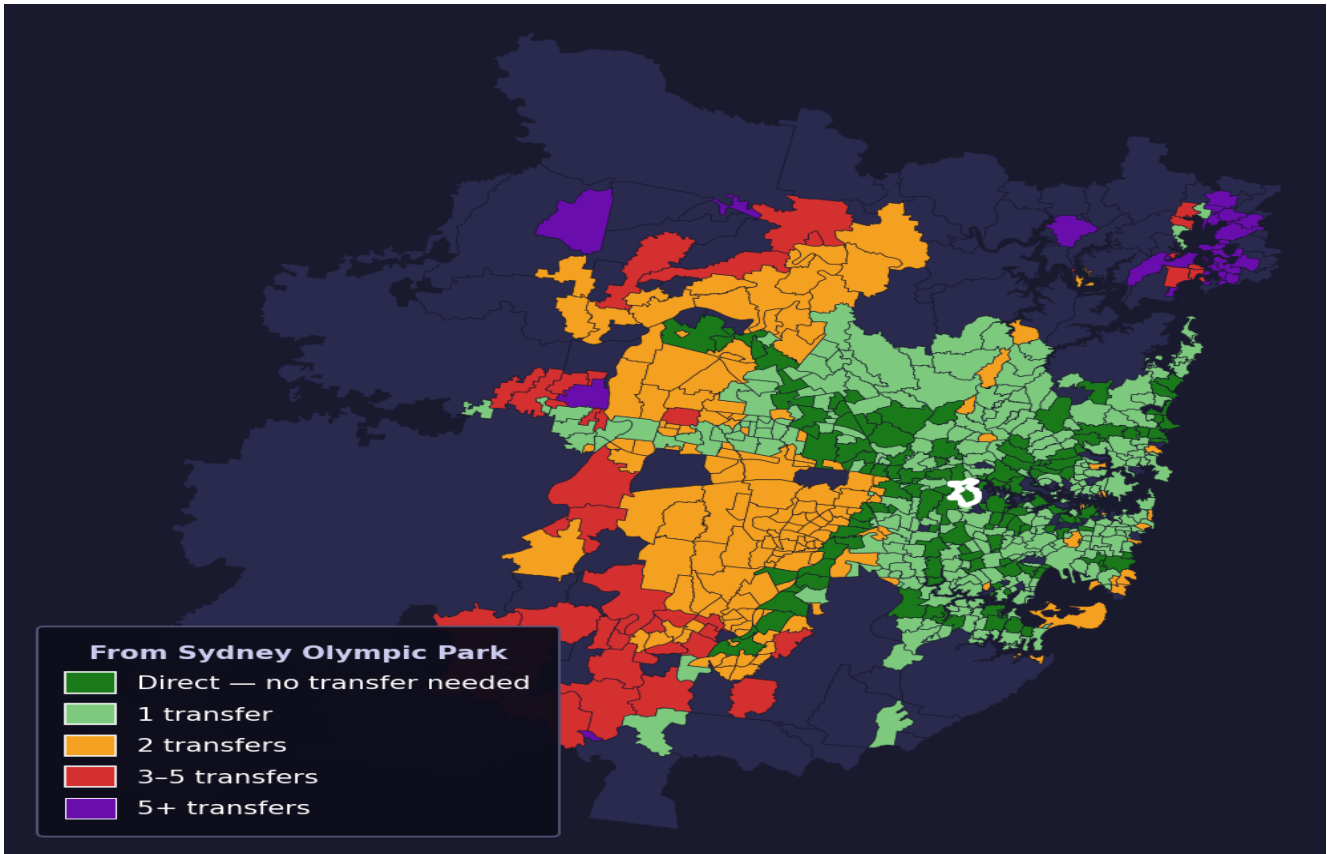

Sydney Olympic Park

Rank #231 of 781 suburbs

Composite 70 /100	Journey Quality 48 /100	Cost Efficiency 90 /100	Connectivity 85 /100
------------------------------------	--	--	---------------------------------------

Direct (0 transfers)	138 of 781
1 transfer	306 of 781
2 transfers	164 of 781
3-5 transfers	45 of 781
5+ transfers	127 of 781

Destination	Time	Single Trip	Weekly
Sydney CBD	101 min	\$6.18	\$50.00/wk
Parramatta	53 min	\$3.98	\$39.76/wk
Sydney Airport	144 min	\$7.10	
Macquarie Park	72 min	\$4.51	\$44.72/wk
Olympic Park	18 min	\$1.85	\$18.48/wk