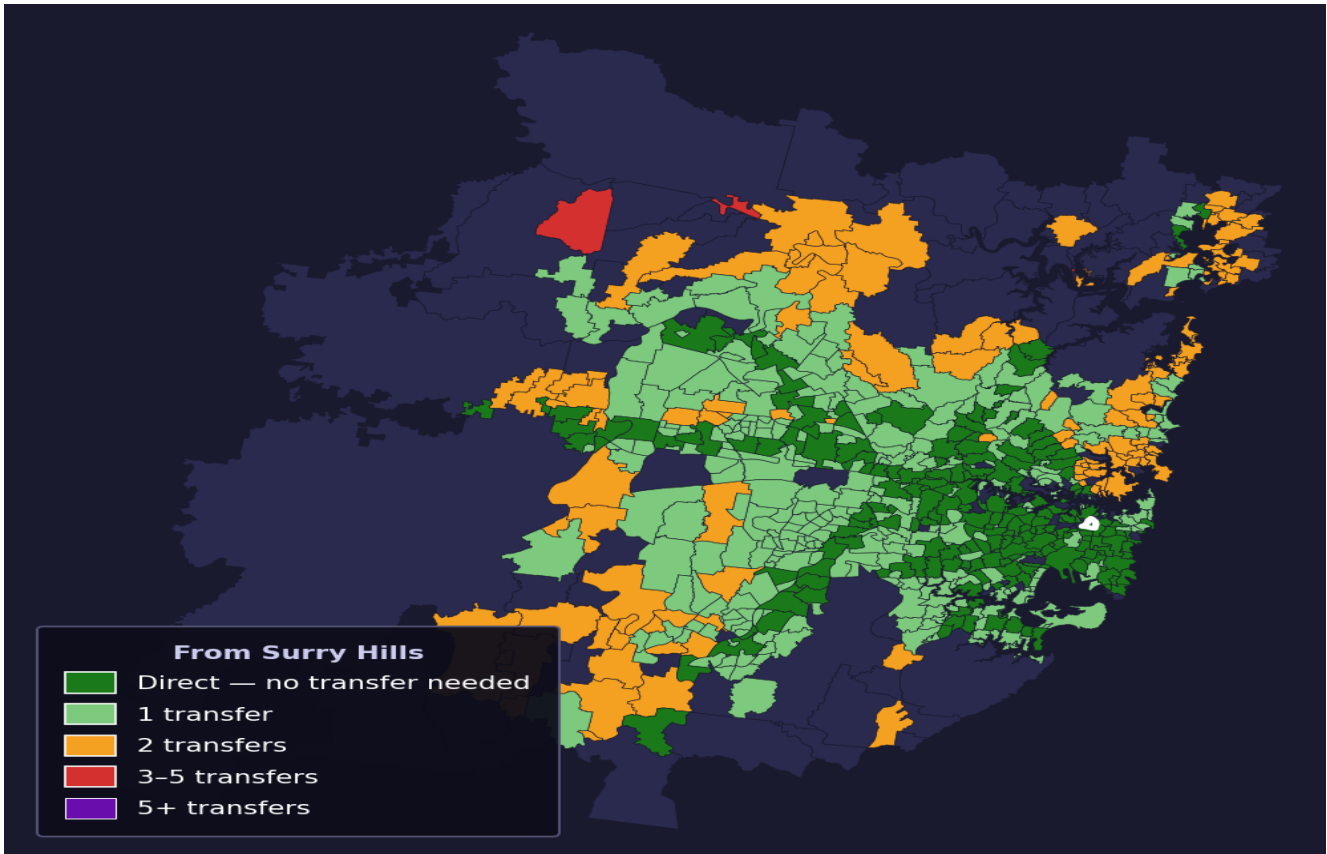

Surry Hills

Rank #3 of 781 suburbs

Composite 86 /100	Journey Quality 91 /100	Cost Efficiency 67 /100	Connectivity 96 /100
------------------------------------	--	--	---------------------------------------

Direct (0 transfers)	221 of 781
1 transfer	328 of 781
2 transfers	128 of 781
3-5 transfers	3 of 781
5+ transfers	100 of 781

Destination	Time	Single Trip	Weekly
Sydney CBD	23 min	\$2.31	\$23.10/wk
Parramatta	96 min	\$4.75	\$44.72/wk
Sydney Airport	96 min	\$5.35	
Macquarie Park	53 min	\$4.01	\$40.08/wk
Olympic Park	104 min	\$6.14	\$50.00/wk