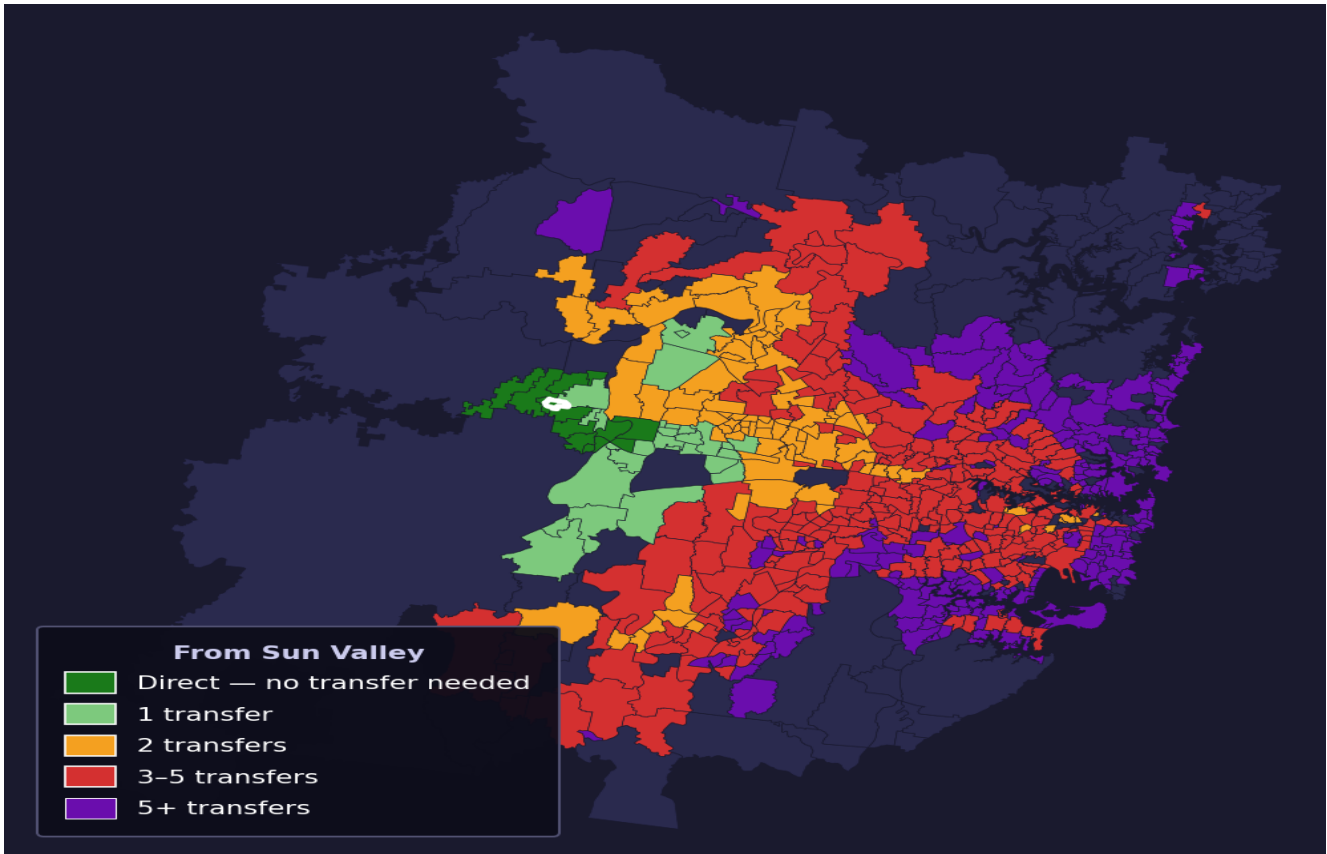

Sun Valley

Rank #745 of 781 suburbs

Composite 43 /100	Journey Quality 16 /100	Cost Efficiency 98 /100	Connectivity 37 /100
------------------------------------	--	--	---------------------------------------

Direct (0 transfers)	14 of 781
1 transfer	28 of 781
2 transfers	84 of 781
3-5 transfers	285 of 781
5+ transfers	369 of 781

Destination	Time	Single Trip	Weekly
Sydney CBD	160 min	\$6.06	\$48.63/wk
Parramatta	133 min	\$6.13	\$48.63/wk
Sydney Airport	209 min	\$8.37	
Macquarie Park	192 min	\$8.67	\$50.00/wk
Olympic Park	163 min	\$9.83	\$50.00/wk