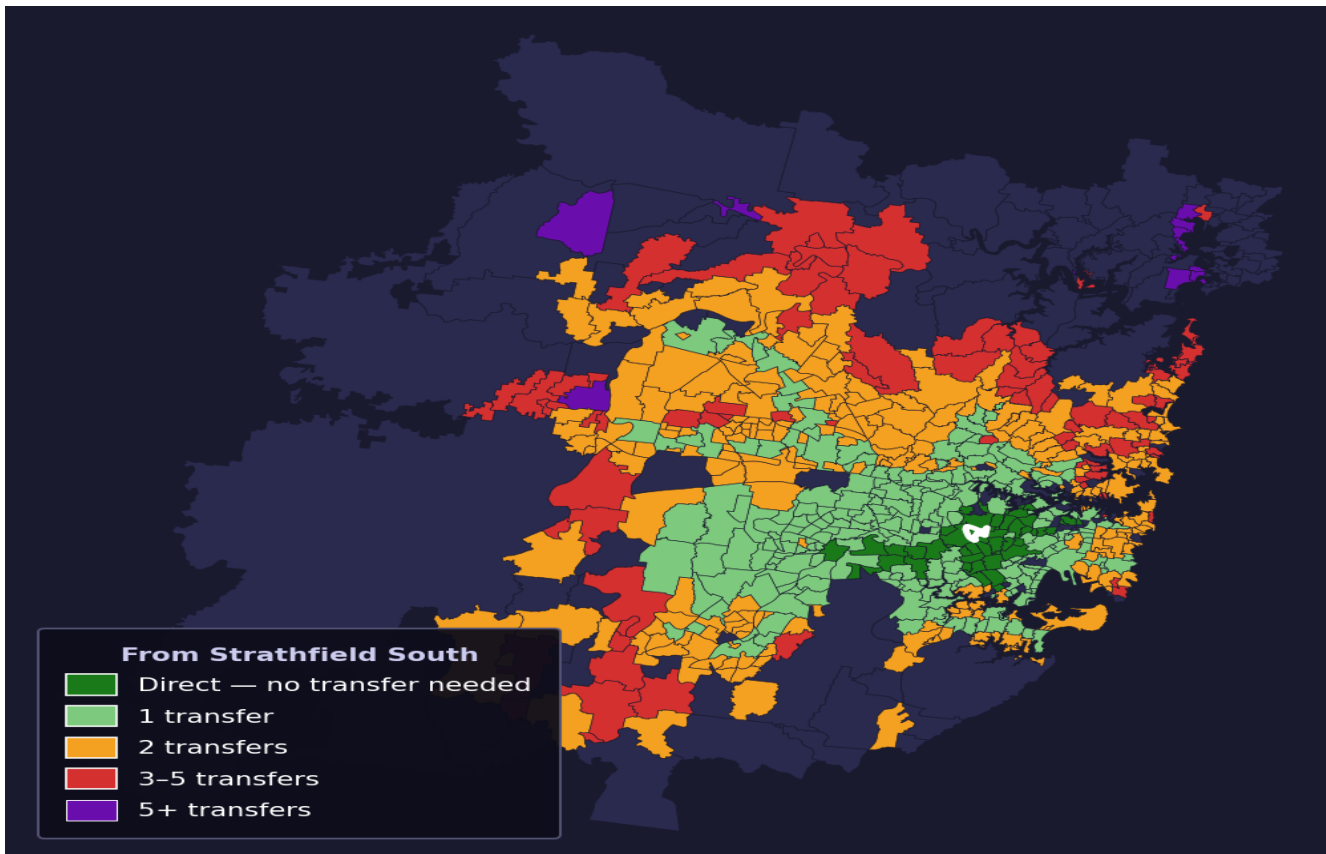

# Strathfield South

Rank #199 of 781 suburbs

<b>Composite</b> <b>71</b> <sub>/100</sub>	<b>Journey Quality</b> <b>65</b> <sub>/100</sub>	<b>Cost Efficiency</b> <b>81</b> <sub>/100</sub>	<b>Connectivity</b> <b>73</b> <sub>/100</sub>
---	---	---	--

Direct (0 transfers)	49 of 781
1 transfer	243 of 781
2 transfers	260 of 781
3-5 transfers	92 of 781
5+ transfers	136 of 781

Destination	Time	Single Trip	Weekly
Sydney CBD	71 min	\$5.18	\$50.00/wk
Parramatta	108 min	\$5.81	\$50.00/wk
Sydney Airport	83 min	\$5.35	
Macquarie Park	100 min	\$5.73	\$50.00/wk
Olympic Park	58 min	\$3.91	\$39.06/wk