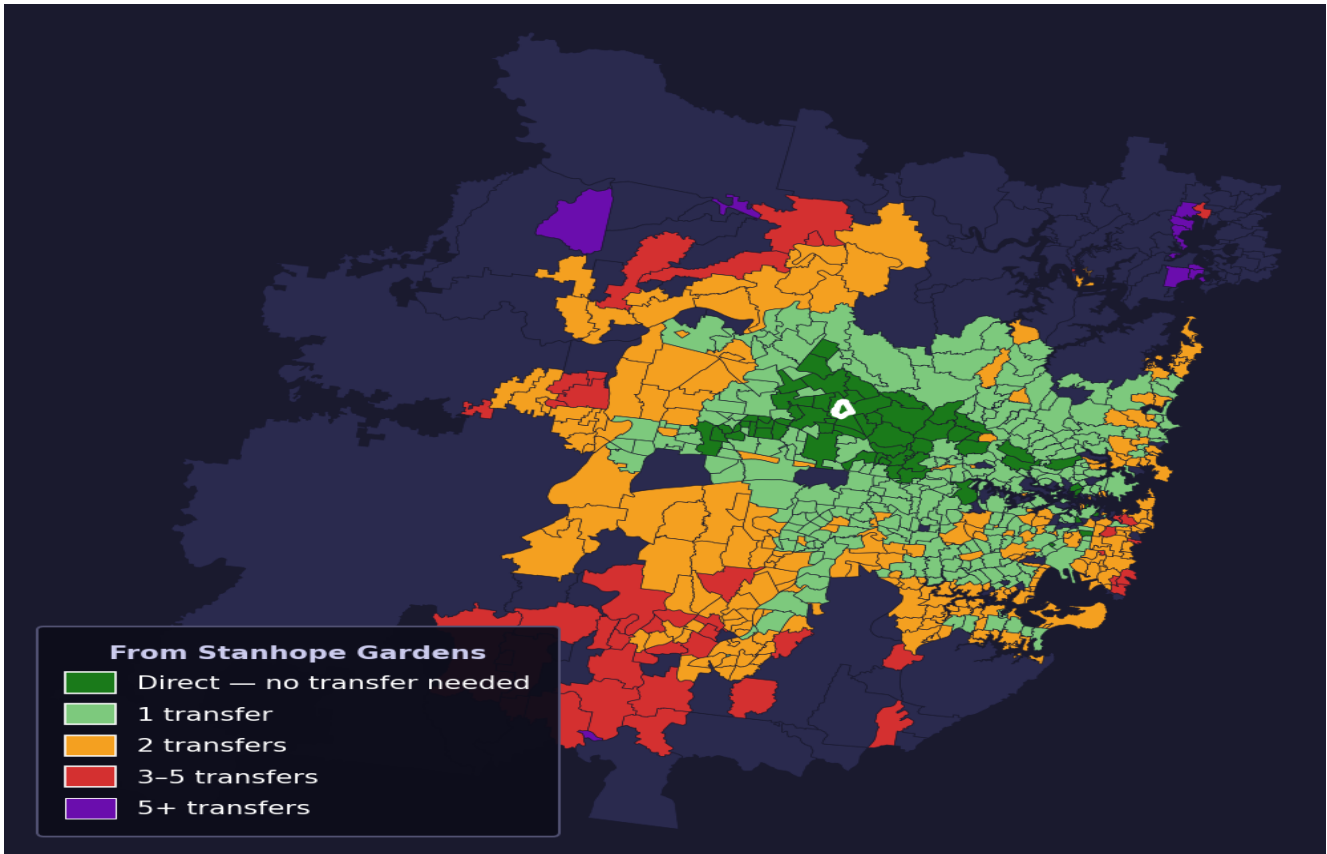

Stanhope Gardens

Rank #98 of 781 suburbs

Composite 75 _{/100}	Journey Quality 71 _{/100}	Cost Efficiency 80 _{/100}	Connectivity 77 _{/100}
---	---	---	--

Direct (0 transfers)	62 of 781
1 transfer	289 of 781
2 transfers	249 of 781
3-5 transfers	45 of 781
5+ transfers	135 of 781

Destination	Time	Single Trip	Weekly
Sydney CBD	60 min	\$4.34	\$43.40/wk
Parramatta	57 min	\$5.06	\$50.00/wk
Sydney Airport	139 min	\$1.45	
Macquarie Park	40 min	\$4.34	\$43.40/wk
Olympic Park	91 min	\$6.37	\$50.00/wk