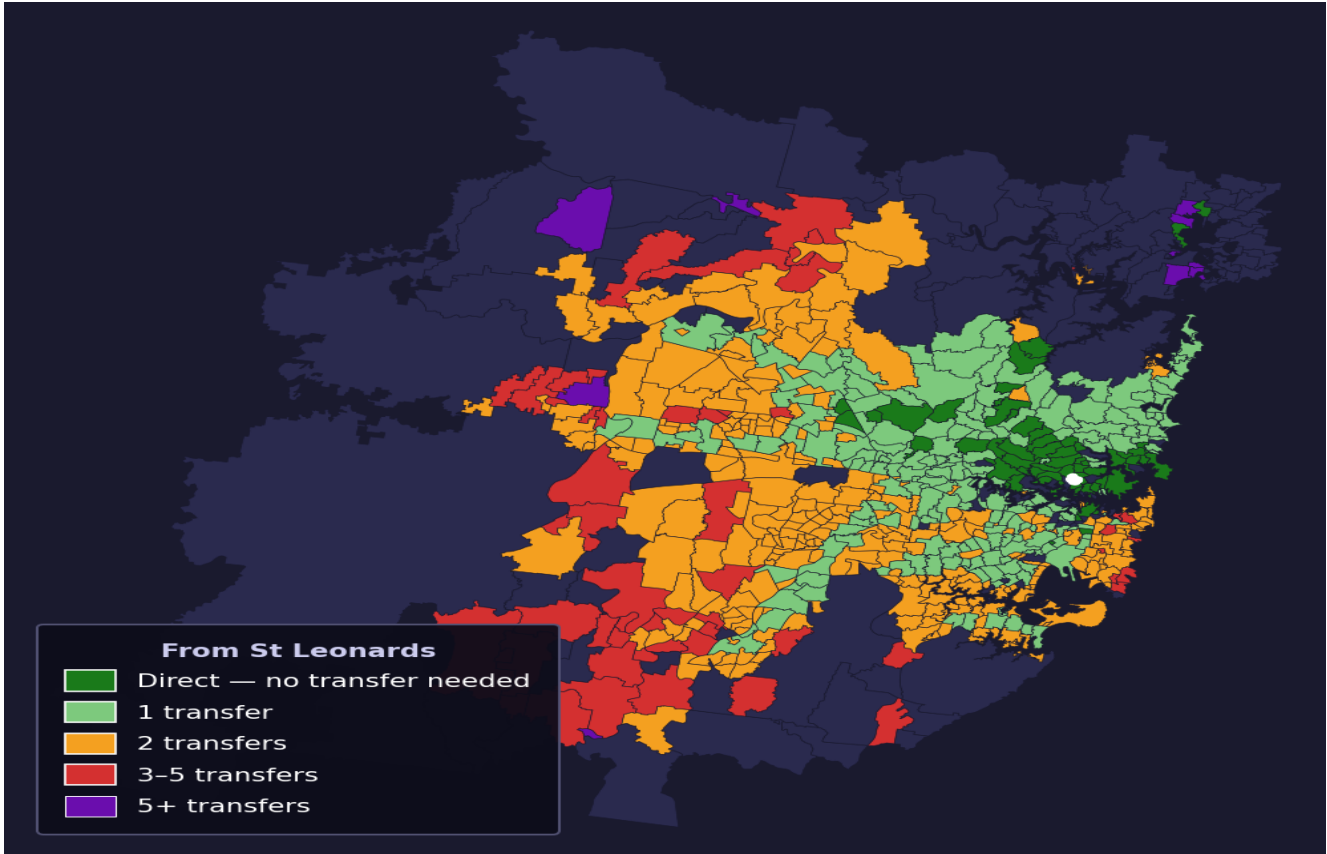

St Leonards

Rank #60 of 781 suburbs

Composite 76 _{/100}	Journey Quality 92 _{/100}	Cost Efficiency 51 _{/100}	Connectivity 75 _{/100}
---	---	---	--

Direct (0 transfers)	67 of 781
1 transfer	225 of 781
2 transfers	299 of 781
3-5 transfers	55 of 781
5+ transfers	134 of 781

Destination	Time	Single Trip	Weekly
Sydney CBD	22 min	\$3.03	\$30.30/wk
Parramatta	96 min	\$6.37	\$50.00/wk
Sydney Airport	127 min	\$5.62	
Macquarie Park	29 min	\$3.76	\$37.60/wk
Olympic Park	72 min	\$5.06	\$50.00/wk