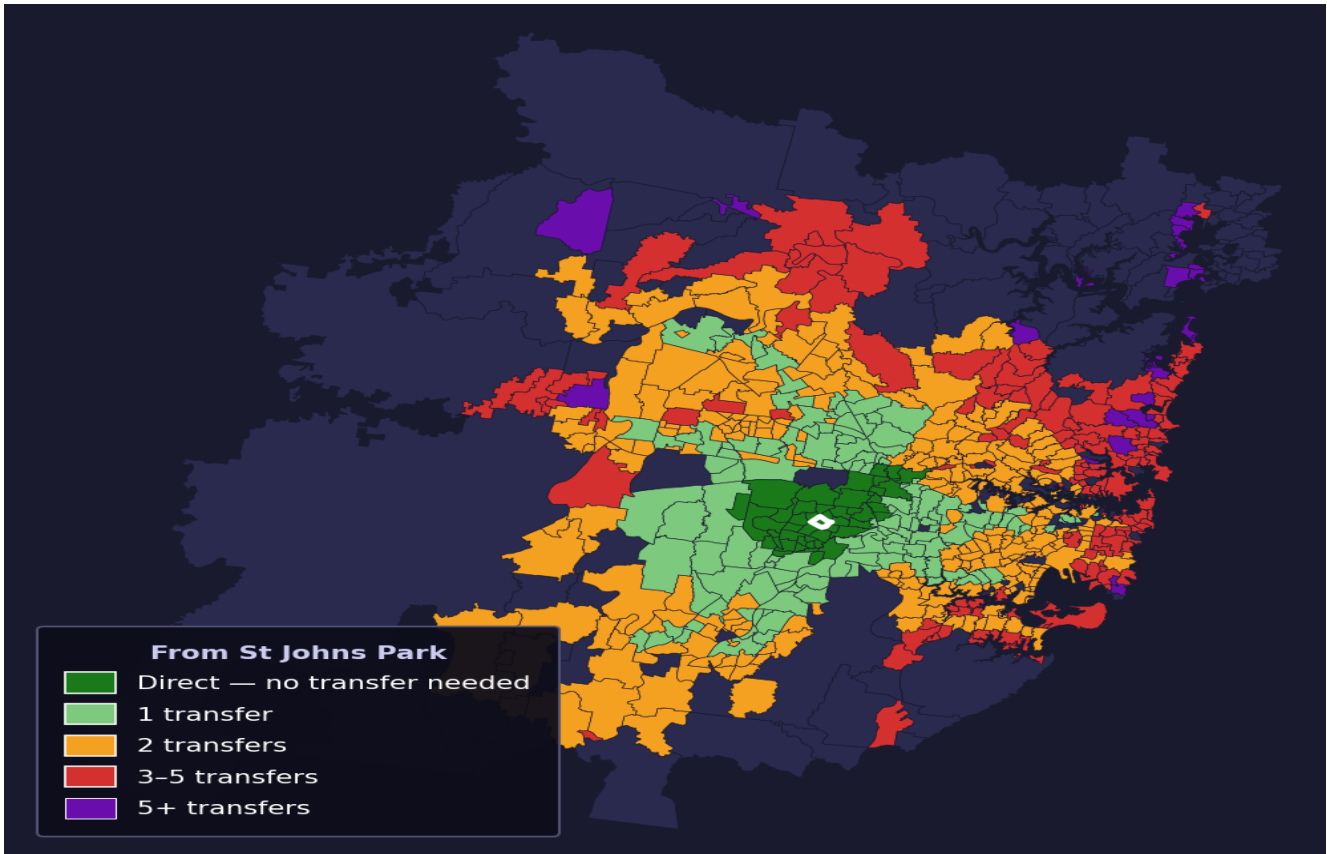

# St Johns Park

Rank #569 of 781 suburbs

<b>Composite</b> <b>54</b> /100	<b>Journey Quality</b> <b>23</b> /100	<b>Cost Efficiency</b> <b>97</b> /100	<b>Connectivity</b> <b>65</b> /100
------------------------------------	--	--	---------------------------------------

<b>Direct (0 transfers)</b>	<b>48 of 781</b>
<b>1 transfer</b>	<b>132 of 781</b>
<b>2 transfers</b>	<b>285 of 781</b>
<b>3-5 transfers</b>	<b>163 of 781</b>
<b>5+ transfers</b>	<b>152 of 781</b>

Destination	Time	Single Trip	Weekly
Sydney CBD	148 min	\$8.59	\$50.00/wk
Parramatta	67 min	\$4.34	\$43.40/wk
Sydney Airport	209 min	\$8.65	
Macquarie Park	115 min	\$6.37	\$50.00/wk
Olympic Park	149 min	\$6.62	\$50.00/wk