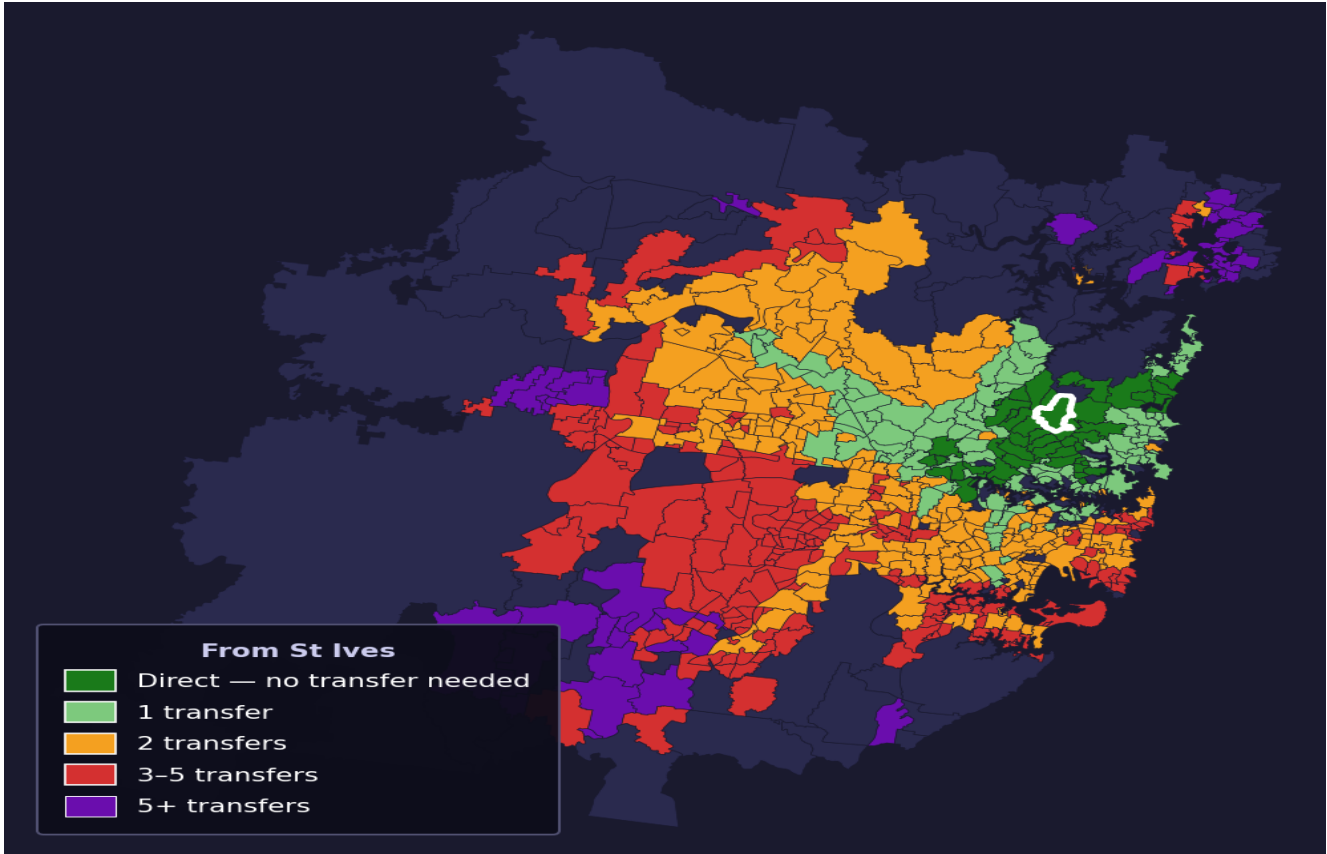

St Ives

Rank #246 of 781 suburbs

Composite 69 /100	Journey Quality 65 /100	Cost Efficiency 81 /100	Connectivity 64 /100
------------------------------------	--	--	---------------------------------------

Direct (0 transfers)	50 of 781
1 transfer	137 of 781
2 transfers	233 of 781
3-5 transfers	209 of 781
5+ transfers	151 of 781

Destination	Time	Single Trip	Weekly
Sydney CBD	70 min	\$5.72	\$48.68/wk
Parramatta	167 min	\$8.53	\$50.00/wk
Sydney Airport	160 min	\$7.77	
Macquarie Park	91 min	\$5.43	\$50.00/wk
Olympic Park	160 min	\$14.46	\$50.00/wk