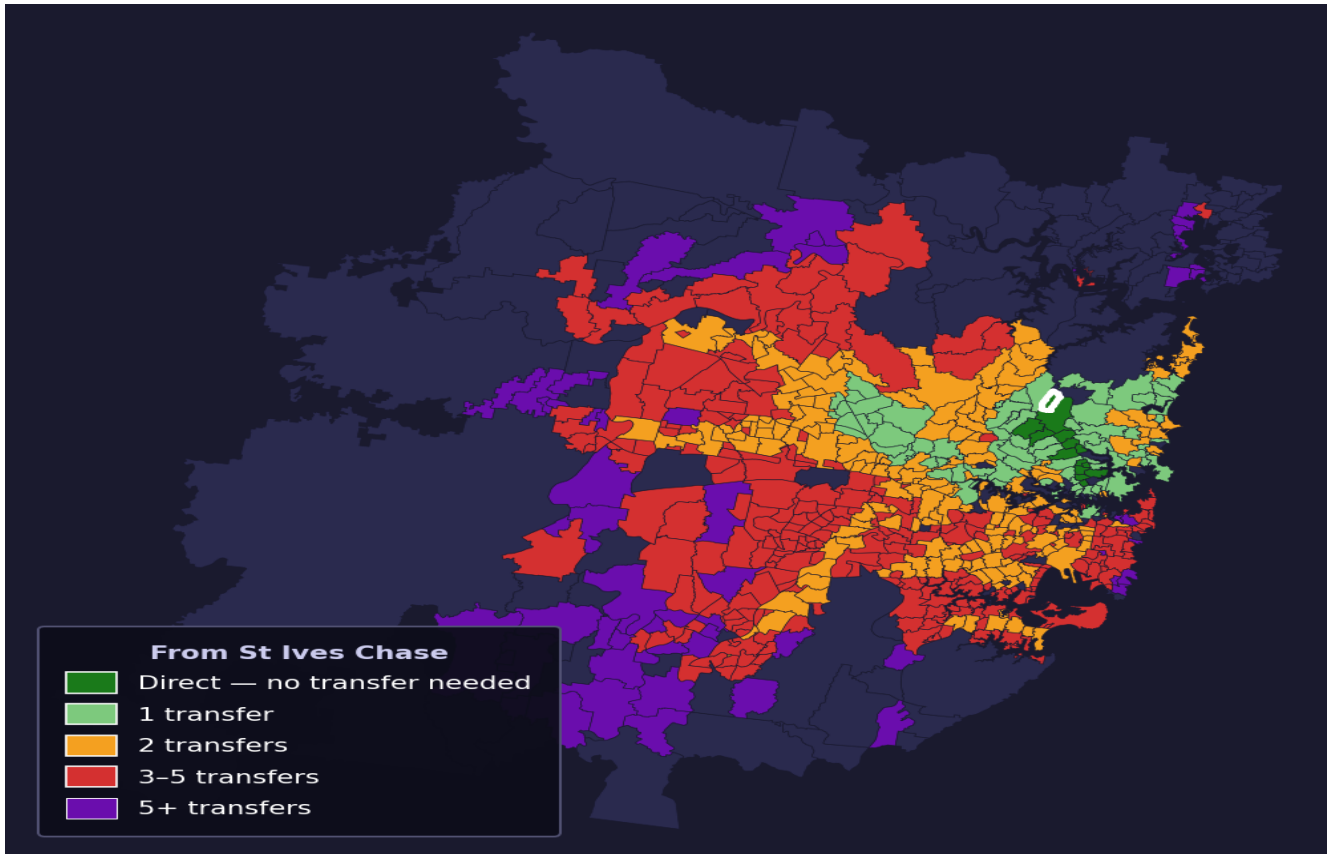

St Ives Chase

Rank #336 of 781 suburbs

Composite 65 _{/100}	Journey Quality 61 _{/100}	Cost Efficiency 87 _{/100}	Connectivity 52 _{/100}
---	---	---	--

Direct (0 transfers)	14 of 781
1 transfer	79 of 781
2 transfers	209 of 781
3-5 transfers	289 of 781
5+ transfers	189 of 781

Destination	Time	Single Trip	Weekly
Sydney CBD	79 min	\$4.34	\$43.40/wk
Parramatta	183 min	\$8.27	\$50.00/wk
Sydney Airport	176 min	\$8.02	
Macquarie Park	103 min	\$5.68	\$50.00/wk
Olympic Park	175 min	\$14.71	\$50.00/wk