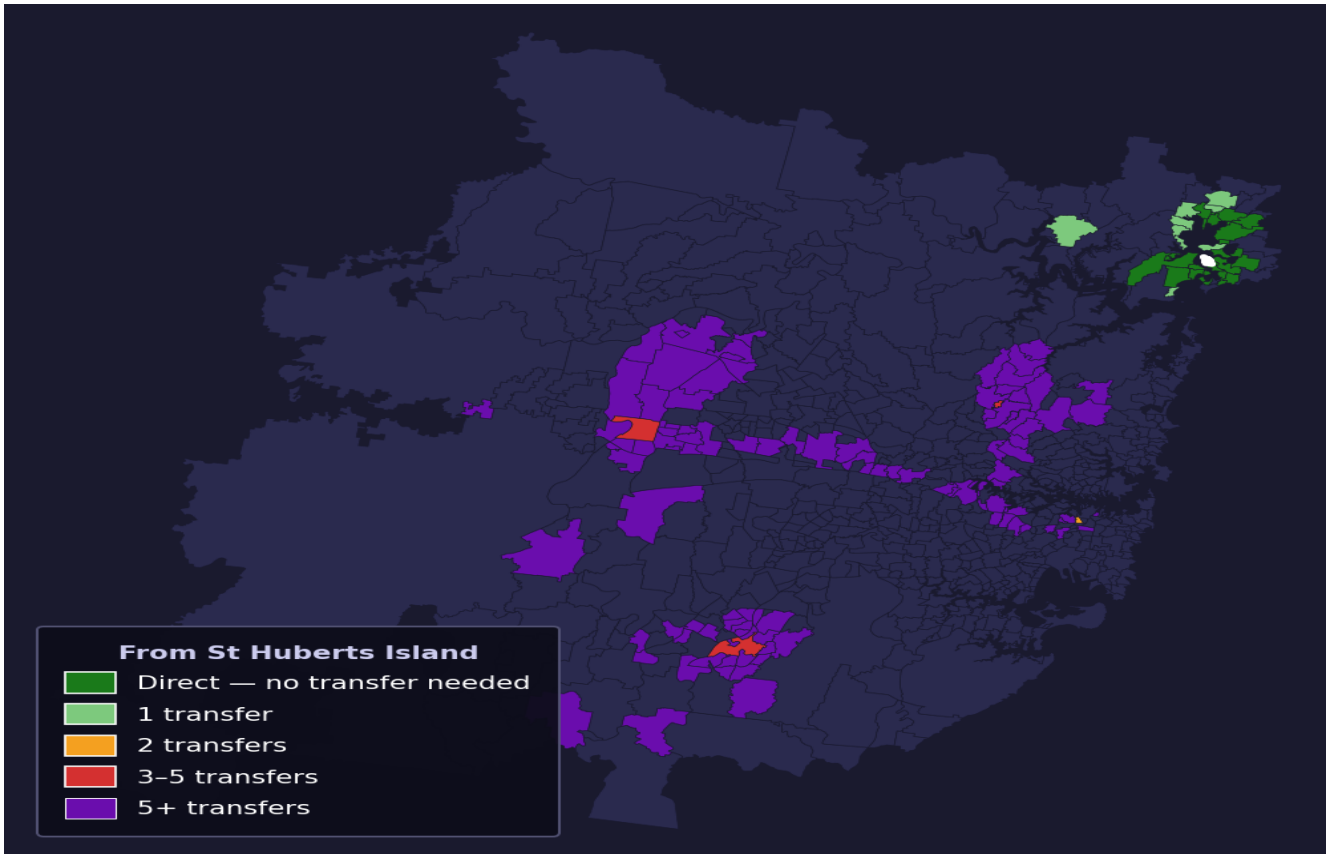

St Huberts Island

Rank #759 of 781 suburbs

<p>Composite</p> <p>42_{/100}</p>	<p>Journey Quality</p> <p>42_{/100}</p>	<p>Cost Efficiency</p> <p>92_{/100}</p>	<p>Connectivity</p> <p>1_{/100}</p>
--	--	--	--

Direct (0 transfers)	23 of 781
1 transfer	9 of 781
2 transfers	1 of 781
3-5 transfers	3 of 781
5+ transfers	744 of 781

Destination	Time	Single Trip	Weekly
Sydney CBD	114 min	\$6.42	\$50.00/wk
Parramatta	202 min	\$10.54	\$50.00/wk
Sydney Airport	201 min	\$9.09	
Macquarie Park	148 min	\$8.26	\$50.00/wk
Olympic Park	177 min	\$13.51	\$50.00/wk