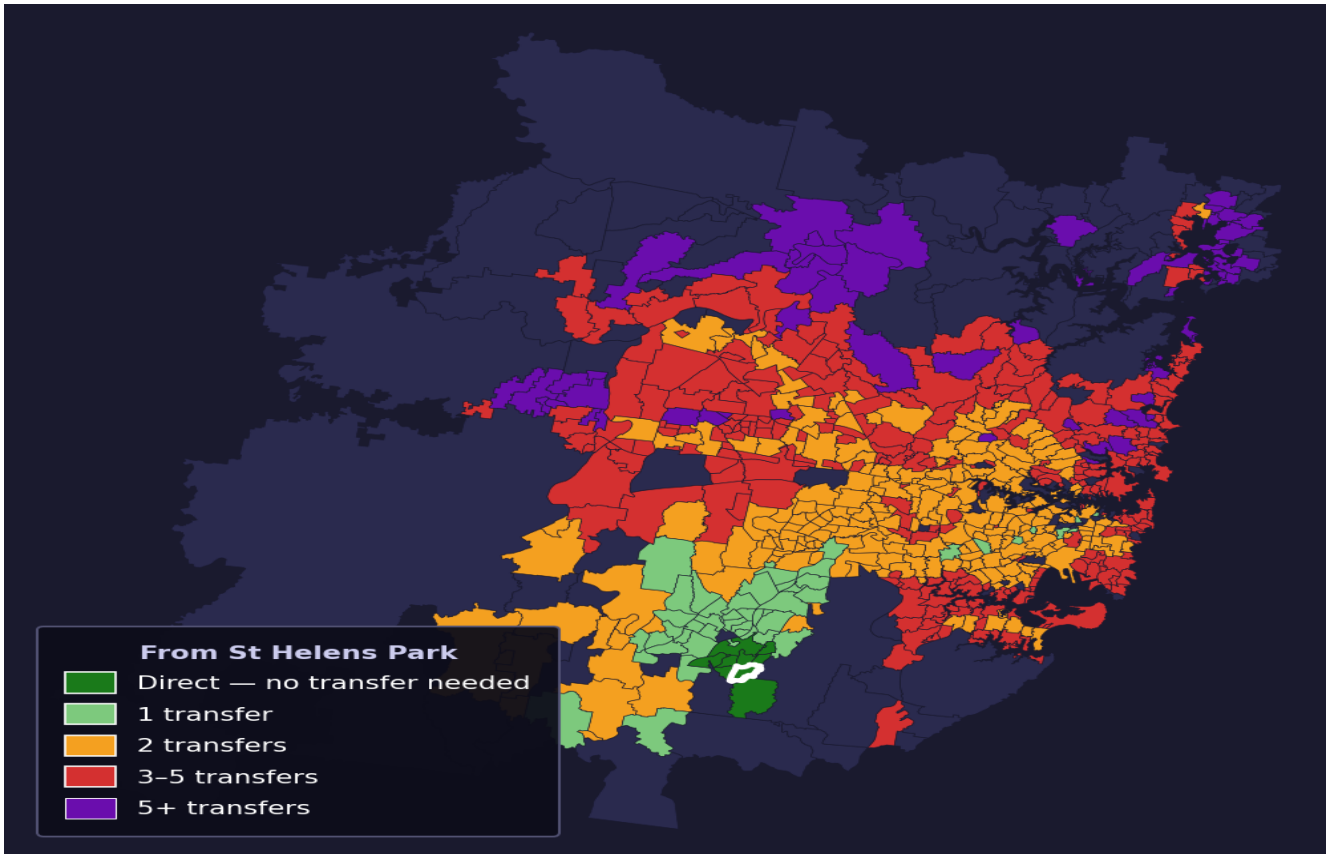

St Helens Park

Rank #586 of 781 suburbs

Composite 53 /100	Journey Quality 29 /100	Cost Efficiency 96 /100	Connectivity 53 /100
------------------------------------	--	--	---------------------------------------

Direct (0 transfers)	9 of 781
1 transfer	49 of 781
2 transfers	257 of 781
3-5 transfers	296 of 781
5+ transfers	169 of 781

Destination	Time	Single Trip	Weekly
Sydney CBD	137 min	\$5.17	\$50.00/wk
Parramatta	177 min	\$8.42	\$50.00/wk
Sydney Airport	188 min	\$7.20	
Macquarie Park	201 min	\$9.64	\$50.00/wk
Olympic Park	128 min	\$6.93	\$50.00/wk