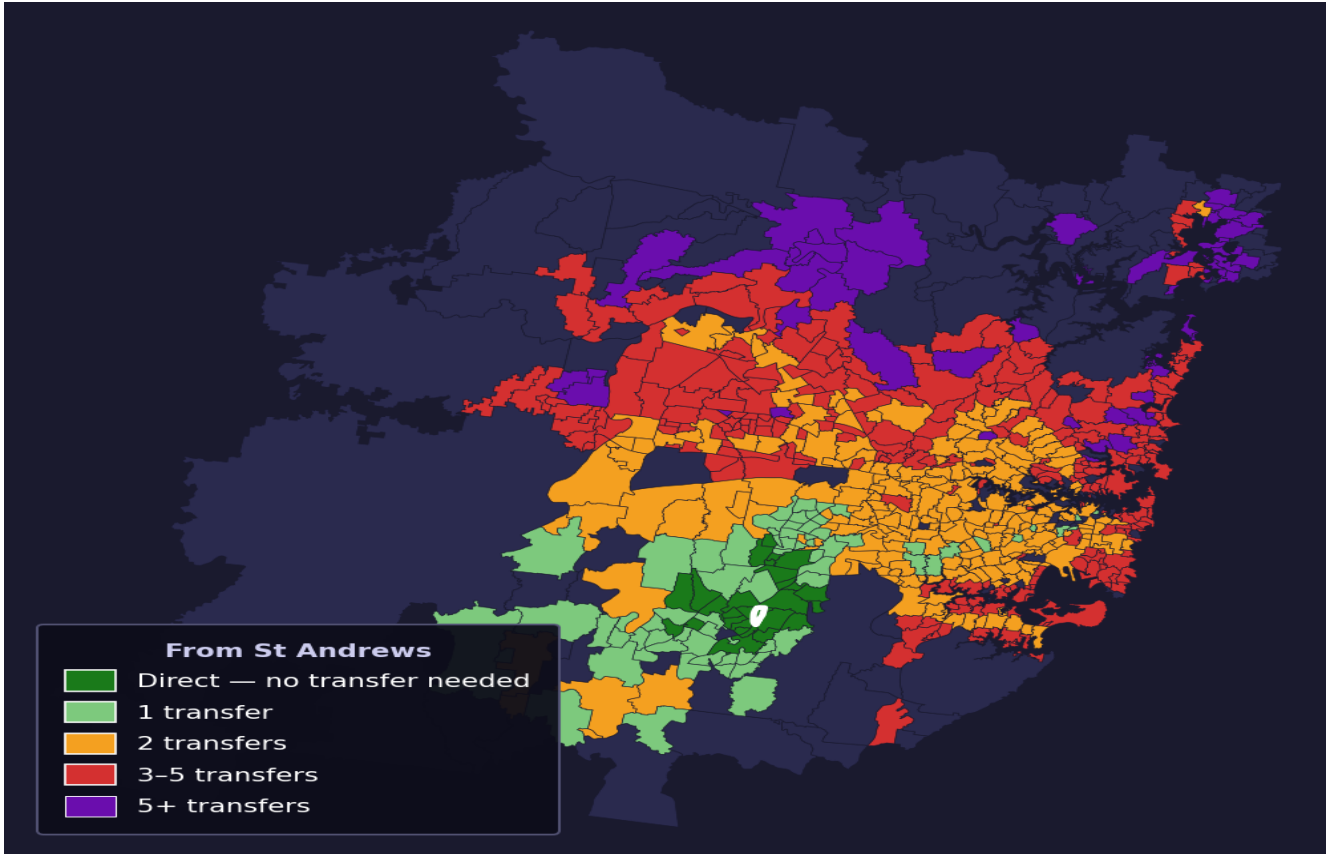

St Andrews

Rank #523 of 781 suburbs

Composite 55 _{/100}	Journey Quality 32 _{/100}	Cost Efficiency 95 _{/100}	Connectivity 57 _{/100}
---	---	---	--

Direct (0 transfers)	29 of 781
1 transfer	71 of 781
2 transfers	245 of 781
3-5 transfers	274 of 781
5+ transfers	161 of 781

Destination	Time	Single Trip	Weekly
Sydney CBD	130 min	\$6.21	\$49.47/wk
Parramatta	158 min	\$8.93	\$50.00/wk
Sydney Airport	184 min	\$8.24	
Macquarie Park	190 min	\$10.41	\$50.00/wk
Olympic Park	128 min	\$6.93	\$50.00/wk