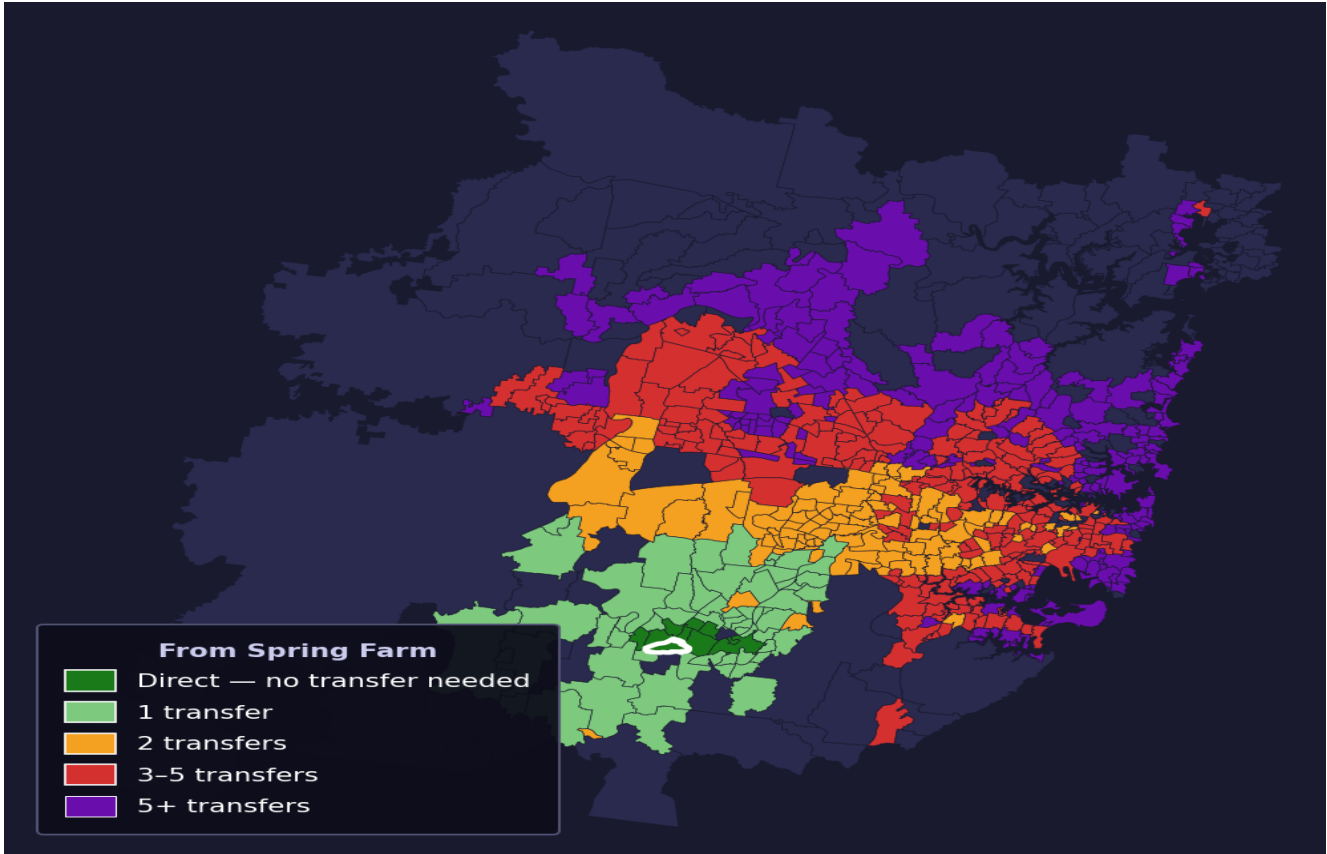

# Spring Farm

Rank #705 of 781 suburbs

<b>Composite</b> <b>47</b> <sub>/100</sub>	<b>Journey Quality</b> <b>24</b> <sub>/100</sub>	<b>Cost Efficiency</b> <b>96</b> <sub>/100</sub>	<b>Connectivity</b> <b>40</b> <sub>/100</sub>
---	---	---	--

<b>Direct (0 transfers)</b>	<b>10</b> of 781
<b>1 transfer</b>	<b>59</b> of 781
<b>2 transfers</b>	<b>109</b> of 781
<b>3-5 transfers</b>	<b>245</b> of 781
<b>5+ transfers</b>	<b>357</b> of 781

Destination	Time	Single Trip	Weekly
Sydney CBD	145 min	\$6.06	\$50.00/wk
Parramatta	165 min	\$10.12	\$50.00/wk
Sydney Airport	200 min	\$8.09	
Macquarie Park	210 min	\$12.15	\$50.00/wk
Olympic Park	128 min	\$6.93	\$50.00/wk