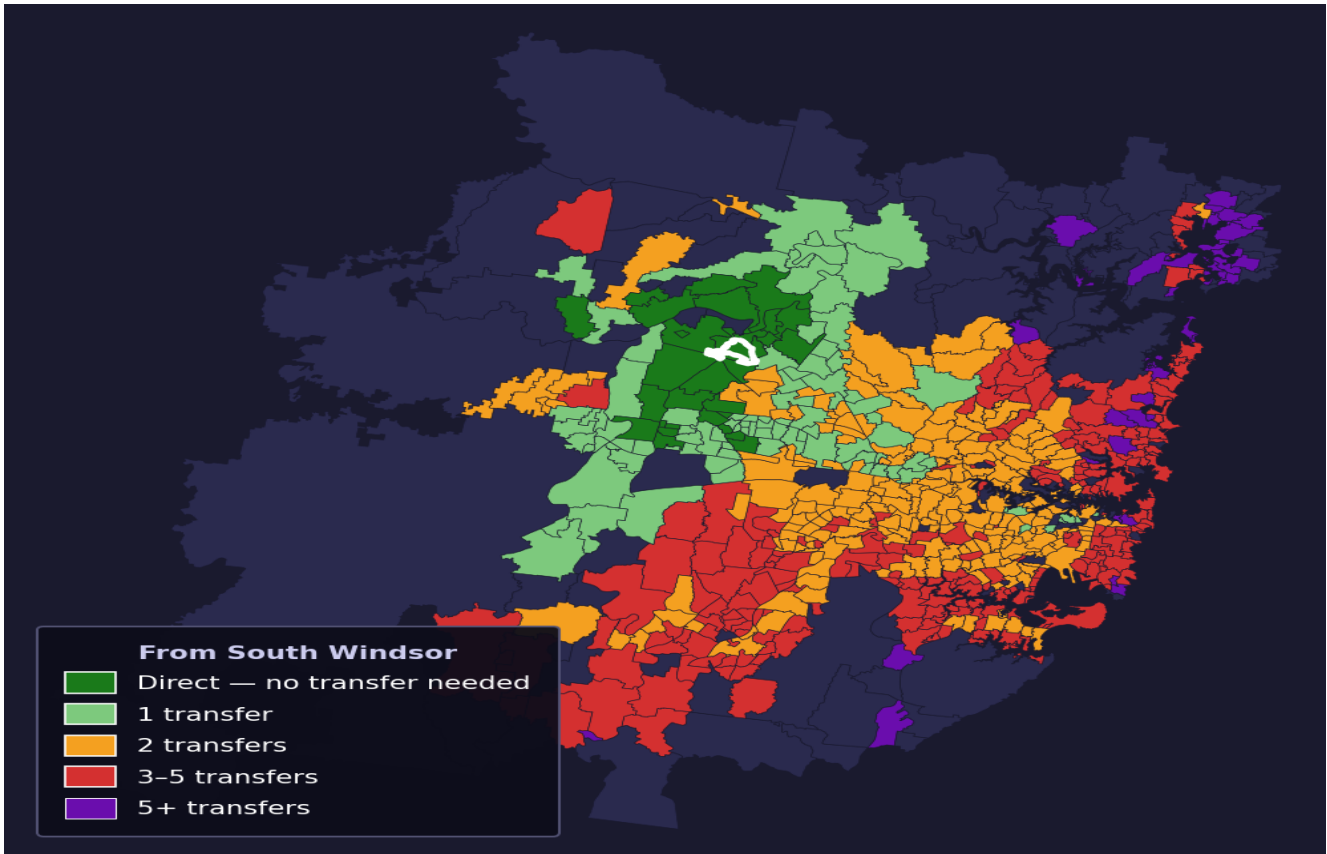

South Windsor

Rank #431 of 781 suburbs

Composite 60 /100	Journey Quality 40 /100	Cost Efficiency 96 /100	Connectivity 60 /100
------------------------------------	--	--	---------------------------------------

Direct (0 transfers)	32 of 781
1 transfer	92 of 781
2 transfers	249 of 781
3-5 transfers	262 of 781
5+ transfers	145 of 781

Destination	Time	Single Trip	Weekly
Sydney CBD	116 min	\$4.36	\$41.66/wk
Parramatta	86 min	\$4.25	\$41.66/wk
Sydney Airport	163 min	\$6.15	
Macquarie Park	146 min	\$6.95	\$50.00/wk
Olympic Park	159 min	\$9.64	\$50.00/wk