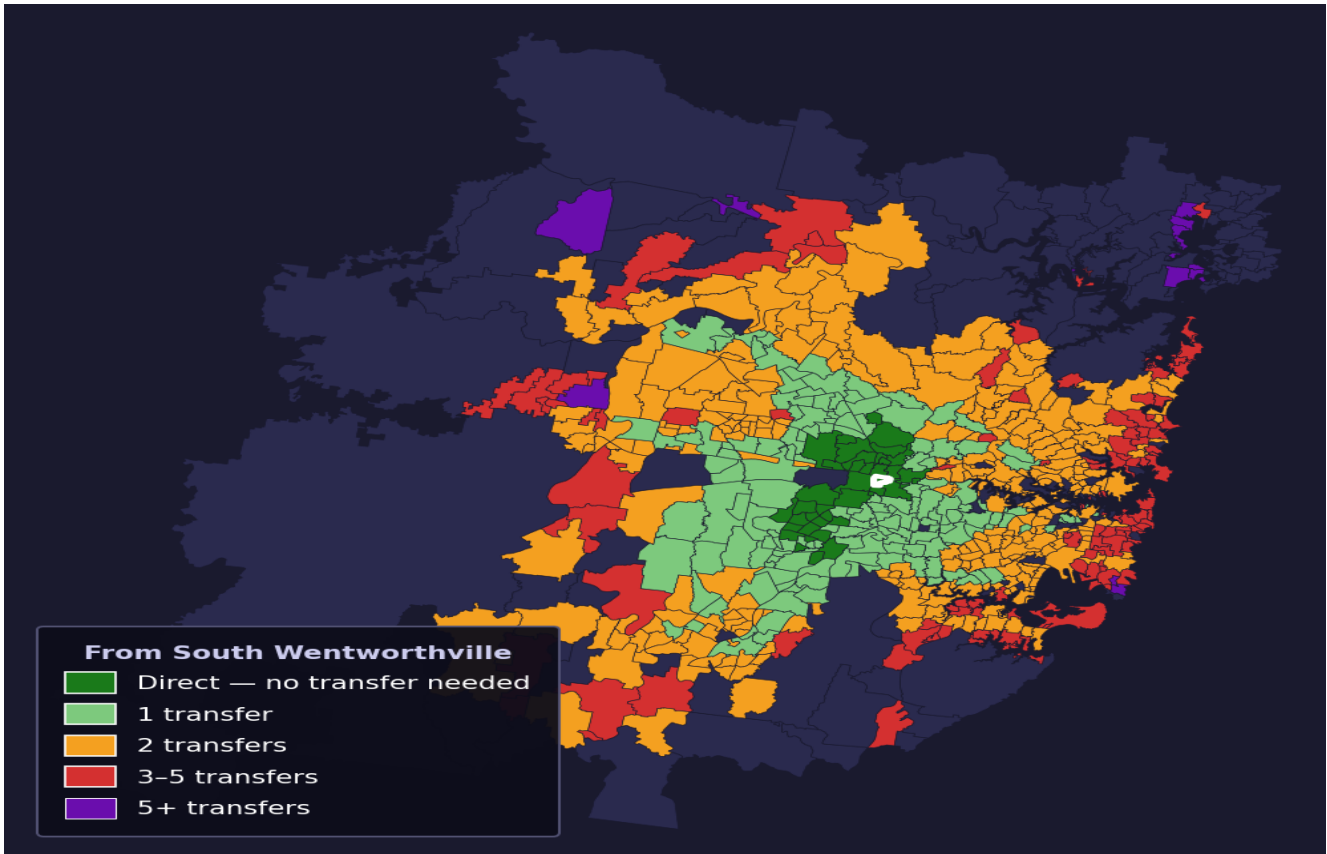

South Wentworthville

Rank #392 of 781 suburbs

Composite 62 _{/100}	Journey Quality 43 _{/100}	Cost Efficiency 92 _{/100}	Connectivity 67 _{/100}
---	---	---	--

Direct (0 transfers)	41 of 781
1 transfer	158 of 781
2 transfers	311 of 781
3-5 transfers	132 of 781
5+ transfers	138 of 781

Destination	Time	Single Trip	Weekly
Sydney CBD	112 min	\$6.61	\$50.00/wk
Parramatta	29 min	\$3.20	\$32.02/wk
Sydney Airport	170 min	\$8.19	
Macquarie Park	90 min	\$5.95	\$50.00/wk
Olympic Park	84 min	\$5.74	\$50.00/wk