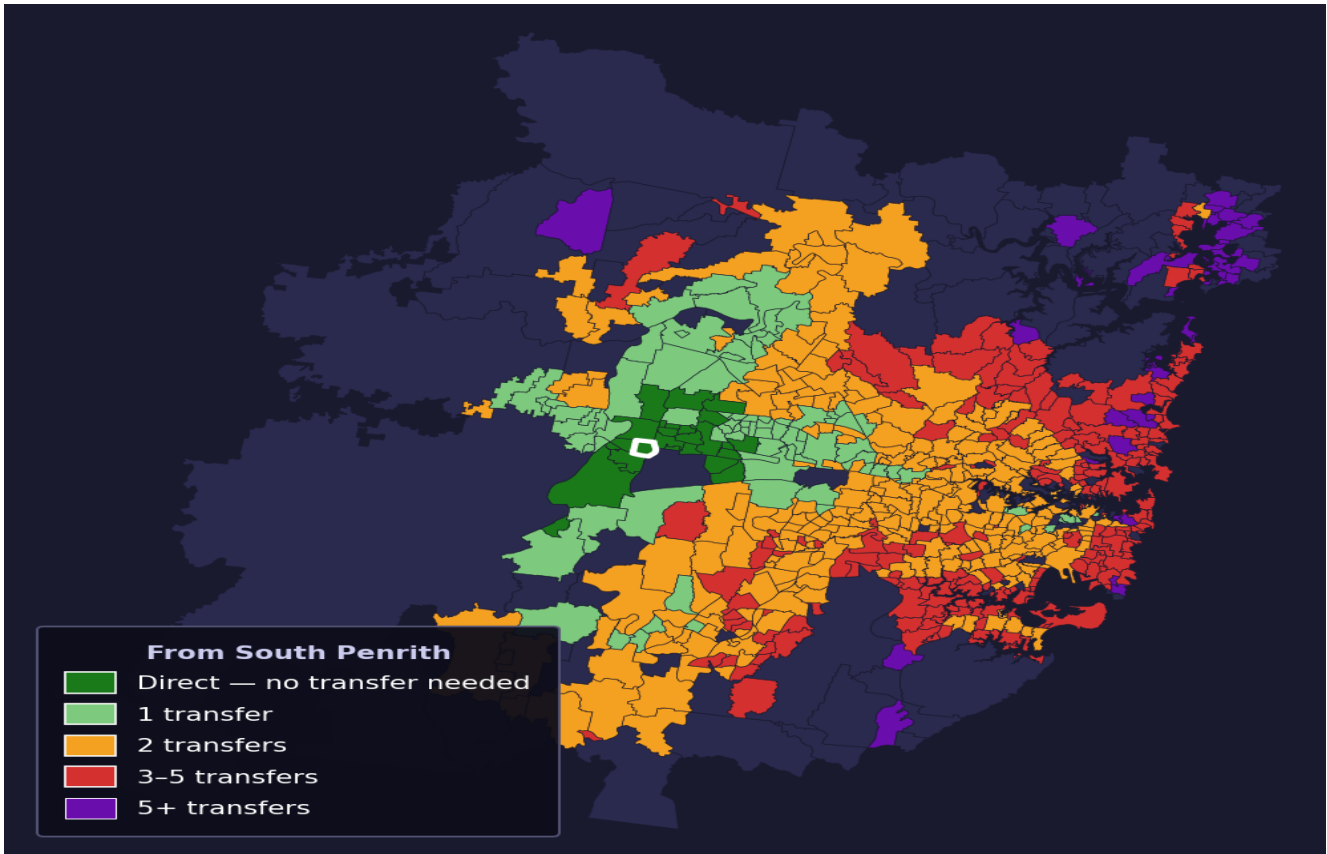

South Penrith

Rank #656 of 781 suburbs

Composite 50 /100	Journey Quality 16 /100	Cost Efficiency 98 /100	Connectivity 60 /100
------------------------------------	--	--	---------------------------------------

Direct (0 transfers)	24 of 781
1 transfer	87 of 781
2 transfers	295 of 781
3-5 transfers	229 of 781
5+ transfers	145 of 781

Destination	Time	Single Trip	Weekly
Sydney CBD	161 min	\$6.37	\$50.00/wk
Parramatta	130 min	\$6.37	\$50.00/wk
Sydney Airport	205 min	\$8.40	
Macquarie Park	176 min	\$8.40	\$50.00/wk
Olympic Park	163 min	\$9.84	\$50.00/wk