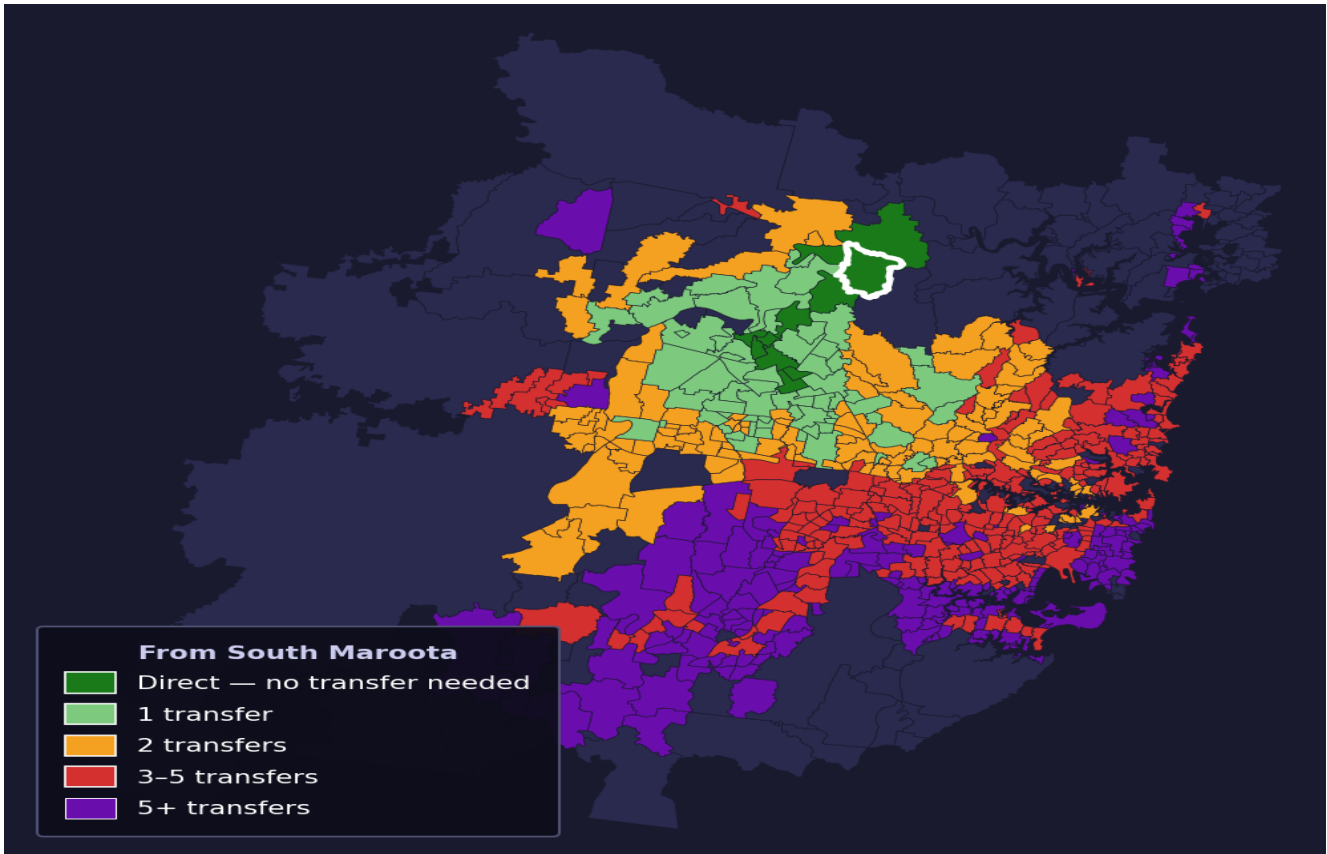

South Maroota

Rank #521 of 781 suburbs

Composite 56 /100	Journey Quality 44 /100	Cost Efficiency 92 /100	Connectivity 43 /100
------------------------------------	--	--	---------------------------------------

Direct (0 transfers)	10 of 781
1 transfer	64 of 781
2 transfers	121 of 781
3-5 transfers	265 of 781
5+ transfers	320 of 781

Destination	Time	Single Trip	Weekly
Sydney CBD	110 min	\$7.04	\$48.21/wk
Parramatta	92 min	\$5.60	\$48.21/wk
Sydney Airport	176 min	\$8.91	
Macquarie Park	101 min	\$6.44	\$50.00/wk
Olympic Park	144 min	\$9.44	\$50.00/wk